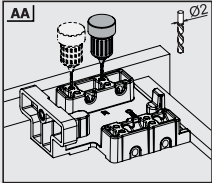

### Lock-Fix Mechanism Options

---

Lock-Fix mechanism was especially designed for the quick and flexible installation process of Smart Slide Drawer Systems.

With wide drawer size alternatives within a range of 250 mm to 600 mm, different requirements can be met, which ensures different solutions during furniture production. The possibility to lock as tight as desired ensures safety during drawer utilization.

$\varnothing 3,5 \times 16$  mm Chipboard Screw

$\varnothing 6,1 \times 11,5$  mm Euro Screw

\* All dimensions in the diagram are in mm

Lock - Fix Drilling Holes

Screw Location for the Slides

Screw the slide from marked holes.