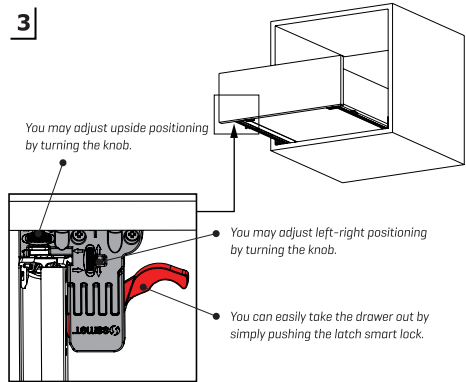

# LOCK - FIX ASSEMBLY INSTRUCTIONS

1

**Note:** Use angled holes to mount smart lock when wooden floor width is selected less than 12 mm.

2

3

KNAPE & VOGT®

POWERED BY **samet**™

[www.kv.com](http://www.kv.com)