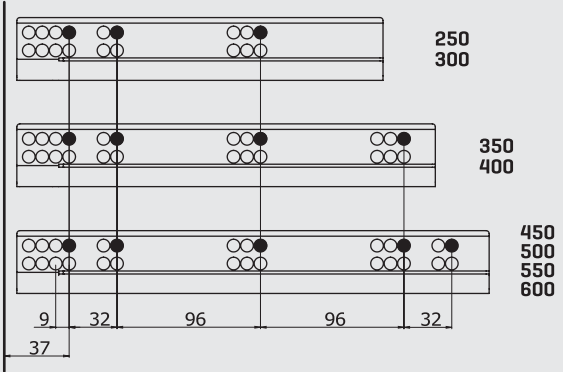

$\varnothing 3,5 \times 16$  mm Chipboard Screw

$\varnothing 6,1 \times 11,5$  mm Euro Screw

\* All dimensions in the diagram are in mm

Lock - Fix Drilling Holes

Screw Location for the Slides

Screw the slide from marked holes.