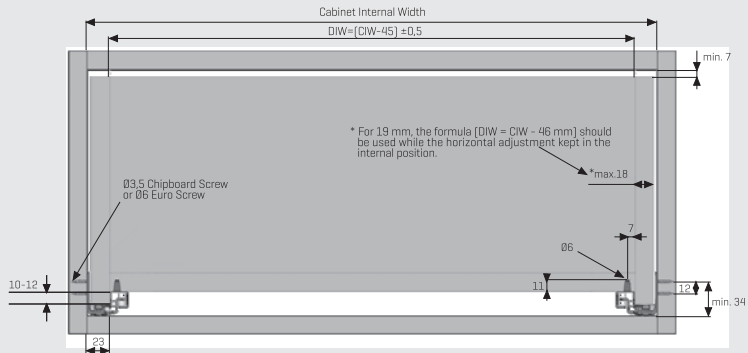

### Lock-Fix Mechanism Options

---

Lock-Fix mechanism was especially designed for the quick and flexible installation process of Smart Slide Drawer Systems.

With wide drawer size alternatives within a range of 250 mm to 600 mm, different requirements can be met, which ensures different solutions during furniture production. The possibility to lock as tight as desired ensures safety during drawer utilization.

Drawer and Cabinet Dimensions S-C [Lock Fix]

CD Cabinet Depth  
 CIW Cabinet Internal Width  
 NS Nominal Size  
 DIW Drawer Internal Width  
 DD Drawer Depth

Recommended Screws For Rail Assembly for Assembly

$\varnothing 3,5 \times 16$  mm Chipboard Screw

$\varnothing 6,1 \times 11,5$  mm Euro Screw

\* All dimensions in the diagram are in mm

Lock - Fix Drilling Holes

Screw Location for the Slides

Screw the slide from marked holes.