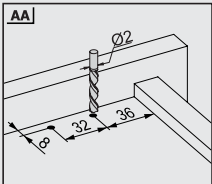

Drawer and Cabinet Dimensions S-C [Lock Fix]

CD Cabinet Depth  
 CIW Cabinet Internal Width  
 NS Nominal Size  
 DIW Drawer Internal Width  
 DD Drawer Depth

Recommended Screws For Rail Assembly for Assembly

$\varnothing 3,5 \times 16$  mm Chipboard Screw

$\varnothing 6,1 \times 11,5$  mm Euro Screw

\* All dimensions in the diagram are in mm

Lock - Fix Drilling Holes

Screw Location for the Slides

Screw the slide from marked holes.