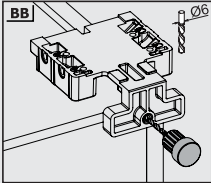

### Lock-Fix Mechanism Options

---

Lock-Fix mechanism was especially designed for the quick and flexible installation process of Smart Slide Drawer Systems.

With wide drawer size alternatives within a range of 250 mm to 600 mm, different requirements can be met, which ensures different solutions during furniture production. The possibility to lock as tight as desired ensures safety during drawer utilization.

Drawer and Cabinet Dimensions S-C [Lock Fix]

CD Cabinet Depth  
 CIW Cabinet Internal Width  
 NS Nominal Size  
 DIW Drawer Internal Width  
 DD Drawer Depth

Recommended Screws For Rail Assembly for Assembly

$\varnothing 3,5 \times 16$  mm Chipboard Screw

$\varnothing 6,1 \times 11,5$  mm Euro Screw

\* All dimensions in the diagram are in mm

Lock - Fix Drilling Holes

Screw Location for the Slides

Screw the slide from marked holes.

Single Extension Soft Close Lock Fix

Smart Slide Drawer Slide			
ITEM	DESCRIPTION	PACKAGE	QUANTITY
KVSUMB 700 10	Smart Slide Single Soft Close Undermount Slide 250 mm	Wholesale	12 set
KVSUMB 701 12	Smart Slide Single Soft Close Undermount Slide 300 mm	Wholesale	12 set
KVSUMB 702 14	Smart Slide Single Soft Close Undermount Slide 350 mm	Wholesale	12 set
KVSUMB 703 16	Smart Slide Single Soft Close Undermount Slide 400 mm	Wholesale	12 set
KVSUMB 704 18	Smart Slide Single Soft Close Undermount Slide 450 mm	Wholesale	12 set
KVSUMB 705 20	Smart Slide Single Soft Close Undermount Slide 500 mm	Wholesale	12 set
KVSUMB 705 22	Smart Slide Single Soft Close Undermount Slide 550 mm	Wholesale	12 set
KVSUMB 706 24	Smart Slide Single Soft Close Undermount Slide 600 mm	Wholesale	12 set