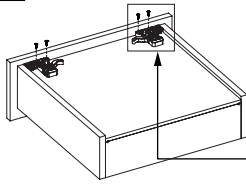

LOCK - FIX ASSEMBLY INSTRUCTIONS

1