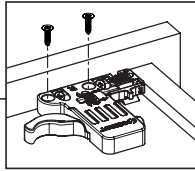

LOCK - FIX ASSEMBLY INSTRUCTIONS

1