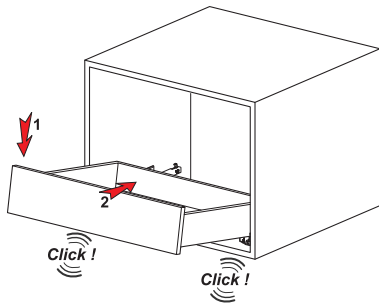

# LOCK - FIX ASSEMBLY INSTRUCTIONS

1

**Note:** Use angled holes to mount smart lock when wooden floor width is selected less than 12 mm.

2

3

KNAPE & VOGT®

POWERED BY **samet**™

[www.kv.com](http://www.kv.com)