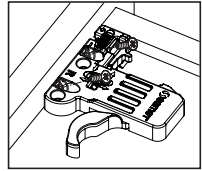

Note: Use angled holes to mount smart lock when wooden floor width is selected less than 12 mm.