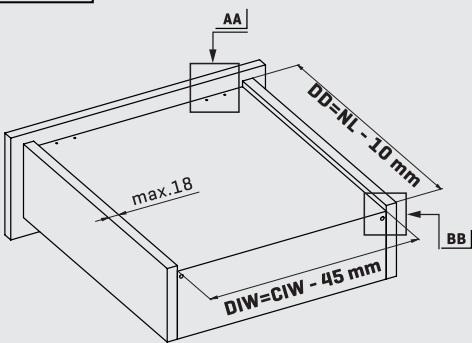

### Lock-Fix Mechanism Options

---

Lock-Fix mechanism was especially designed for the quick and flexible installation process of Smart Slide Drawer Systems.

With wide drawer size alternatives within a range of 250 mm to 600 mm, different requirements can be met, which ensures different solutions during furniture production. The possibility to lock as tight as desired ensures safety during drawer utilization.

Drawer and Cabinet Dimensions S-C [Lock Fix]

CD Cabinet Depth  
 CIW Cabinet Internal Width  
 NS Nominal Size  
 DIW Drawer Internal Width  
 DD Drawer Depth

Recommended Screws For Rail Assembly for Assembly

$\varnothing 3,5 \times 16$  mm Chipboard Screw

$\varnothing 6,1 \times 11,5$  mm Euro Screw

\* All dimensions in the diagram are in mm

Lock - Fix Drilling Holes

Screw Location for the Slides

Screw the slide from marked holes.

Single Extension Soft Close Lock Fix

Smart Slide Drawer Slide			
ITEM	DESCRIPTION	PACKAGE	QUANTITY
KVSUMB 700 10	Smart Slide Single Soft Close Undermount Slide 250 mm	Wholesale	12 set
KVSUMB 701 12	Smart Slide Single Soft Close Undermount Slide 300 mm	Wholesale	12 set
KVSUMB 702 14	Smart Slide Single Soft Close Undermount Slide 350 mm	Wholesale	12 set
KVSUMB 703 16	Smart Slide Single Soft Close Undermount Slide 400 mm	Wholesale	12 set
KVSUMB 704 18	Smart Slide Single Soft Close Undermount Slide 450 mm	Wholesale	12 set
KVSUMB 705 20	Smart Slide Single Soft Close Undermount Slide 500 mm	Wholesale	12 set
KVSUMB 705 22	Smart Slide Single Soft Close Undermount Slide 550 mm	Wholesale	12 set
KVSUMB 706 24	Smart Slide Single Soft Close Undermount Slide 600 mm	Wholesale	12 set