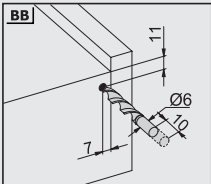

Drawer and Cabinet Dimensions S-C [Lock Fix]

CD Cabinet Depth  
 CIW Cabinet Internal Width  
 NS Nominal Size  
 DIW Drawer Internal Width  
 DD Drawer Depth

Recommended Screws For Rail Assembly for Assembly

$\varnothing 3,5 \times 16$  mm Chipboard Screw

$\varnothing 6,1 \times 11,5$  mm Euro Screw

\* All dimensions in the diagram are in mm

Lock - Fix Drilling Holes

Screw Location for the Slides

Screw the slide from marked holes.