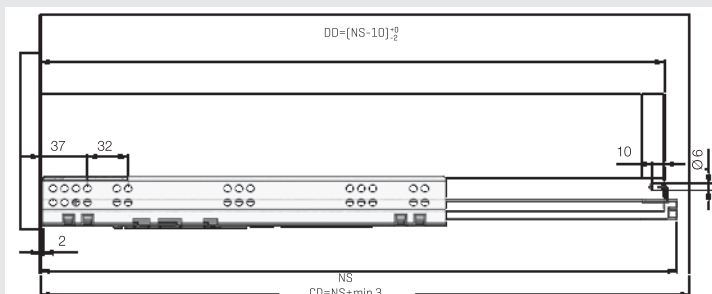

### Lock-Fix Mechanism Options

---

Lock-Fix mechanism was especially designed for the quick and flexible installation process of Smart Slide Drawer Systems.

With wide drawer size alternatives within a range of 250 mm to 600 mm, different requirements can be met, which ensures different solutions during furniture production. The possibility to lock as tight as desired ensures safety during drawer utilization.

Drawer and Cabinet Dimensions S-C [Lock Fix]

CD Cabinet Depth  
 CIW Cabinet Internal Width  
 NS Nominal Size  
 DIW Drawer Internal Width  
 DD Drawer Depth

Recommended Screws For Rail Assembly for Assembly

$\varnothing 3,5 \times 16$  mm Chipboard Screw

$\varnothing 6,1 \times 11,5$  mm Euro Screw

\* All dimensions in the diagram are in mm

Lock - Fix Drilling Holes

Screw Location for the Slides

Screw the slide from marked holes.