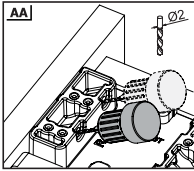

# LOCK - FIX ASSEMBLY INSTRUCTIONS

1

**Note:** Use angled holes to mount smart lock when wooden floor width is selected less than 12 mm.

2

3

KNAPE & VOGT®

POWERED BY **samet**™

[www.kv.com](http://www.kv.com)