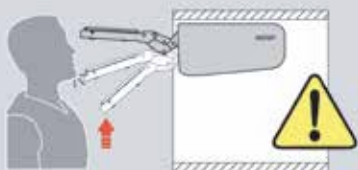

SAFETY INFORMATION

Caution:
Lever arm can
spring up and
cause injury.