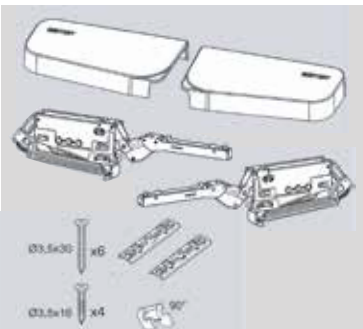

Solo-Mech Industrial Package Mechanism

CODE	DESCRIPTION	POWER	SIDE	PACKAGE
124176200	Solo-Mech Industrial Package Mechanism	A1	Right	10 Pcs. / Box
124176300	Solo-Mech Industrial Package Mechanism	A1	Left	10 Pcs. / Box
124177200	Solo-Mech Industrial Package Mechanism	B1	Right	10 Pcs. / Box
124177300	Solo-Mech Industrial Package Mechanism	B1	Left	10 Pcs. / Box
124178200	Solo-Mech Industrial Package Mechanism	C1	Right	10 Pcs. / Box
124178300	Solo-Mech Industrial Package Mechanism	C1	Left	10 Pcs. / Box

Solo-Mech Industrial Package - Cover

CODE	DESCRIPTION	COLOR	SIDE	PACKAGE
124179201001	Solo-Mech Industrial Package - Cover	White	Right	10 Pcs. / Box
124179203001	Solo-Mech Industrial Package - Cover	Grey	Right	10 Pcs. / Box
124179206001	Solo-Mech Industrial Package - Cover	Mocha	Right	10 Pcs. / Box
124179207001	Solo-Mech Industrial Package - Cover	Anthracite	Right	10 Pcs. / Box
124179301001	Solo-Mech Industrial Package - Cover	White	Left	10 Pcs. / Box
124179303001	Solo-Mech Industrial Package - Cover	Grey	Left	10 Pcs. / Box
124179306001	Solo-Mech Industrial Package - Cover	Mocha	Left	10 Pcs. / Box
124179307001	Solo-Mech Industrial Package - Cover	Anthracite	Left	10 Pcs. / Box