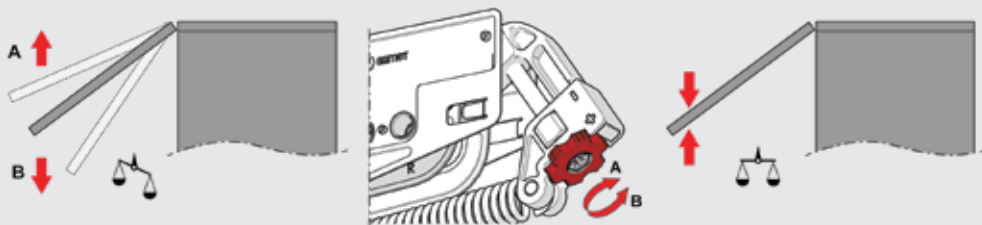

“Fully mechanic”
lifting structure provides
lifetime stability.

UP
DOWN

LEFT
RIGHT

BACK
FORWARD

3D Adjustment

Solo-Mech's three dimensional alignment mechanism enables flawless installation.

Solo-Mech Aluminium Frame Solution

If, when the door is released, it rises instead of remaining in position, turn in direction "A," and if it descends, turn in direction "B" in order to adjust balance.

Low braking at setting 1, High braking at setting 4.