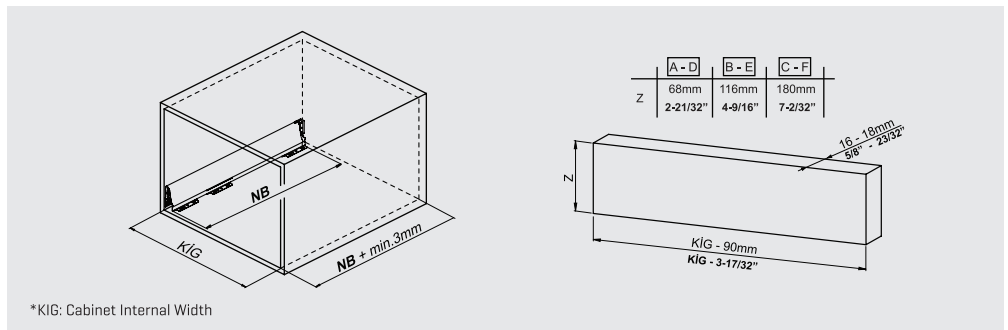

Due to the synchronization system used in SMART BOX drawers, the drawers will move smoothly and insilence.

Safe Locking Mechanism and Adjustment Options

A locking mechanism in a drawer is required to improve safety of drawer systems. With the help of this new generation locking mechanism in SMART BOX, along with the aesthetical look and easy utilization design can now be created with high level of safety. SMART BOX upgraded adjustment mechanism, with high tolerance level, was designed in consideration of both, user's and producer's convenience. It offers easy and accurate installation during specially designed furniture production.

samer

samer

samer

- ▶ Improved soft closing system guarantees smooth running
- ▶ Dynamic load capacity: 40 and 65 kg
- ▶ ± 2 mm vertical and $\pm 1,5$ mm horizontal adjustment.
- ▶ Finish: White, Grey and Black
- ▶ 68, 116, 180 mm casing height
- ▶ Wooden backboard thickness options: 16 mm and 18 mm
- ▶ Drawer Length for 40 kg: 270/300/350/400/450/500/550/600/650 mm
- ▶ Drawer Length for 65 kg: 450/500/550/600/650 mm
- ▶ Smart-Click: Tool free assembly and removal of front panel.
- ▶ Smart-Fit: Simple and tool free assembly, as well as removal of drawer.
- ▶ The improved stability guarantees a long product durability.

MAIN PACKAGE COMPONENTS

CABINET DIMENSIONS

*KIG: Cabinet Internal Width

WOODEN BACKBOARD APPLICATION

METAL BACKBOARD APPLICATION

DRAWER FRONT STABILIZER

SCREW LOCATION FOR THE SLIDES

Load Capacity 40 kg	Smart Box Wholesale package		
	NOMINAL SIZE	CODE	PACKING
	270 mm	12714021*	4 Set/Box
	300 mm	12714022*	4 Set/Box
	350 mm	12714023*	4 Set/Box
	400 mm	12714024*	4 Set/Box
	450 mm	12714025*	4 Set/Box
	500 mm	12714026*	4 Set/Box
	550 mm	12714027*	4 Set/Box
	600 mm	12714028*	4 Set/Box
	650 mm	12714029*	4 Set/Box