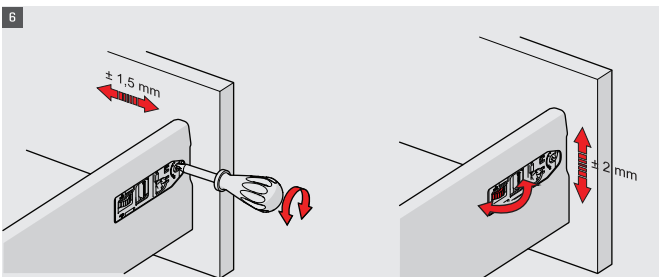

Due to the synchronization system used in SMART BOX drawers, the drawers will move smoothly and insilence.

Safe Locking Mechanism and Adjustment Options

A locking mechanism in a drawer is required to improve safety of drawer systems. With the help of this new generation locking mechanism in SMART BOX, along with the aesthetical look and easy utilization design can now be created with high level of safety. SMART BOX upgraded adjustment mechanism, with high tolerance level, was designed in consideration of both, user's and producer's convenience. It offers easy and accurate installation during specially designed furniture production.

samer

samer

samer

- ▶ Improved soft closing system guarantees smooth running
- ▶ Dynamic load capacity: 40 and 65 kg
- ▶ ± 2 mm vertical and $\pm 1,5$ mm horizontal adjustment.
- ▶ Finish: White, Grey and Black
- ▶ 68, 116, 180 mm casing height
- ▶ Wooden backboard thickness options: 16 mm and 18 mm
- ▶ Drawer Length for 40 kg: 270/300/350/400/450/500/550/600/650 mm
- ▶ Drawer Length for 65 kg: 450/500/550/600/650 mm
- ▶ Smart-Click: Tool free assembly and removal of front panel.
- ▶ Smart-Fit: Simple and tool free assembly, as well as removal of drawer.
- ▶ The improved stability guarantees a long product durability.