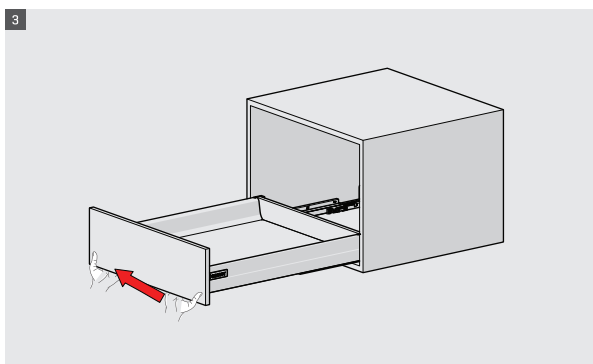

Due to the synchronization system used in SMART BOX drawers, the drawers will move smoothly and insilence.

Safe Locking Mechanism and Adjustment Options

A locking mechanism in a drawer is required to improve safety of drawer systems. With the help of this new generation locking mechanism in SMART BOX, along with the aesthetical look and easy utilization design can now be created with high level of safety. SMART BOX upgraded adjustment mechanism, with high tolerance level, was designed in consideration of both, user's and producer's convenience. It offers easy and accurate installation during specially designed furniture production.

samer

samer

samer

- ▶ Improved soft closing system guarantees smooth running
- ▶ Dynamic load capacity: 40 and 65 kg
- ▶ ± 2 mm vertical and $\pm 1,5$ mm horizontal adjustment.
- ▶ Finish: White, Grey and Black
- ▶ 68, 116, 180 mm casing height
- ▶ Wooden backboard thickness options: 16 mm and 18 mm
- ▶ Drawer Length for 40 kg: 270/300/350/400/450/500/550/600/650 mm
- ▶ Drawer Length for 65 kg: 450/500/550/600/650 mm
- ▶ Smart-Click: Tool free assembly and removal of front panel.
- ▶ Smart-Fit: Simple and tool free assembly, as well as removal of drawer.
- ▶ The improved stability guarantees a long product durability.

MAIN PACKAGE COMPONENTS

CABINET DIMENSIONS

*KIG: Cabinet Internal Width

WOODEN BACKBOARD APPLICATION

METAL BACKBOARD APPLICATION

DRAWER FRONT STABILIZER

SCREW LOCATION FOR THE SLIDES

Load Capacity 40 kg	Smart Box Wholesale package		
	NOMINAL SIZE	CODE	PACKING
	270 mm	12714021*	4 Set/Box
	300 mm	12714022*	4 Set/Box
	350 mm	12714023*	4 Set/Box
	400 mm	12714024*	4 Set/Box
	450 mm	12714025*	4 Set/Box
	500 mm	12714026*	4 Set/Box
	550 mm	12714027*	4 Set/Box
	600 mm	12714028*	4 Set/Box
	650 mm	12714029*	4 Set/Box