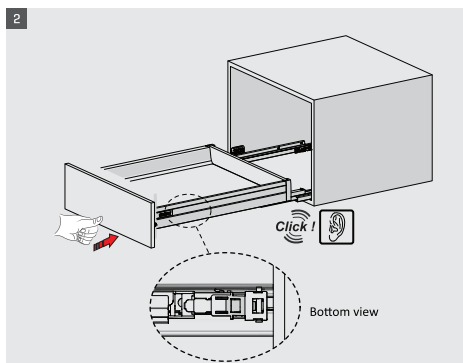

Due to the synchronization system used in SMART BOX drawers, the drawers will move smoothly and insilence.

Safe Locking Mechanism and Adjustment Options

A locking mechanism in a drawer is required to improve safety of drawer systems. With the help of this new generation locking mechanism in SMART BOX, along with the aesthetical look and easy utilization design can now be created with high level of safety. SMART BOX upgraded adjustment mechanism, with high tolerance level, was designed in consideration of both, user's and producer's convenience. It offers easy and accurate installation during specially designed furniture production.

samer

samer

samer

- ▶ Improved soft closing system guarantees smooth running
- ▶ Dynamic load capacity: 40 and 65 kg
- ▶ ± 2 mm vertical and $\pm 1,5$ mm horizontal adjustment.
- ▶ Finish: White, Grey and Black
- ▶ 68, 116, 180 mm casing height
- ▶ Wooden backboard thickness options: 16 mm and 18 mm
- ▶ Drawer Length for 40 kg: 270/300/350/400/450/500/550/600/650 mm
- ▶ Drawer Length for 65 kg: 450/500/550/600/650 mm
- ▶ Smart-Click: Tool free assembly and removal of front panel.
- ▶ Smart-Fit: Simple and tool free assembly, as well as removal of drawer.
- ▶ The improved stability guarantees a long product durability.

MAIN PACKAGE COMPONENTS

CABINET DIMENSIONS

*KIG: Cabinet Internal Width

WOODEN BACKBOARD APPLICATION

METAL BACKBOARD APPLICATION

DRAWER FRONT STABILIZER

SCREW LOCATION FOR THE SLIDES

Load Capacity 40 kg	Smart Box Wholesale package		
	NOMINAL SIZE	CODE	PACKING
	270 mm	12714021*	4 Set/Box
	300 mm	12714022*	4 Set/Box
	350 mm	12714023*	4 Set/Box
	400 mm	12714024*	4 Set/Box
	450 mm	12714025*	4 Set/Box
	500 mm	12714026*	4 Set/Box
	550 mm	12714027*	4 Set/Box
	600 mm	12714028*	4 Set/Box
	650 mm	12714029*	4 Set/Box