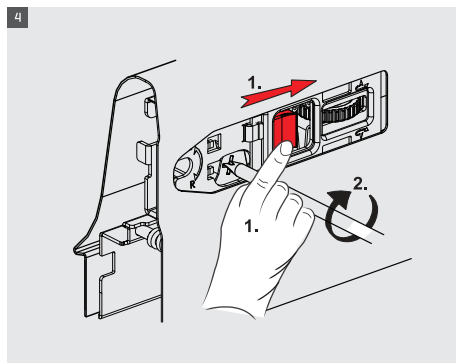

Due to the synchronization system used in SMART BOX drawers, the drawers will move smoothly and insilence.

Safe Locking Mechanism and Adjustment Options

A locking mechanism in a drawer is required to improve safety of drawer systems. With the help of this new generation locking mechanism in SMART BOX, along with the aesthetical look and easy utilization design can now be created with high level of safety. SMART BOX upgraded adjustment mechanism, with high tolerance level, was designed in consideration of both, user's and producer's convenience. It offers easy and accurate installation during specially designed furniture production.

samer

samer

samer

- ▶ Improved soft closing system guarantees smooth running
- ▶ Dynamic load capacity: 40 and 65 kg
- ▶ ± 2 mm vertical and $\pm 1,5$ mm horizontal adjustment.
- ▶ Finish: White, Grey and Black
- ▶ 68, 116, 180 mm casing height
- ▶ Wooden backboard thickness options: 16 mm and 18 mm
- ▶ Drawer Length for 40 kg: 270/300/350/400/450/500/550/600/650 mm
- ▶ Drawer Length for 65 kg: 450/500/550/600/650 mm
- ▶ Smart-Click: Tool free assembly and removal of front panel.
- ▶ Smart-Fit: Simple and tool free assembly, as well as removal of drawer.
- ▶ The improved stability guarantees a long product durability.