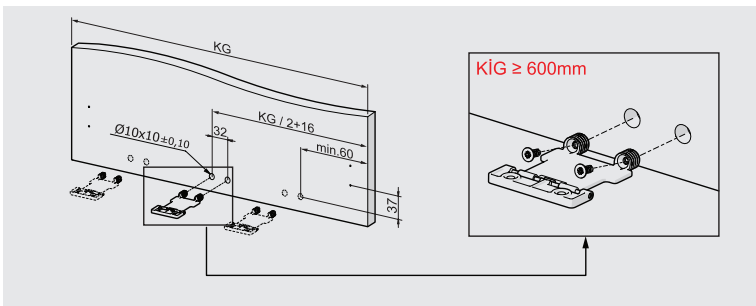

samer

samer

samer

- ▶ Improved soft closing system guarantees smooth running
- ▶ Dynamic load capacity: 40 and 65 kg
- ▶ ± 2 mm vertical and $\pm 1,5$ mm horizontal adjustment.
- ▶ Finish: White, Grey and Black
- ▶ 68, 116, 180 mm casing height
- ▶ Wooden backboard thickness options: 16 mm and 18 mm
- ▶ Drawer Length for 40 kg: 270/300/350/400/450/500/550/600/650 mm
- ▶ Drawer Length for 65 kg: 450/500/550/600/650 mm
- ▶ Smart-Click: Tool free assembly and removal of front panel.
- ▶ Smart-Fit: Simple and tool free assembly, as well as removal of drawer.
- ▶ The improved stability guarantees a long product durability.

MAIN PACKAGE COMPONENTS

CABINET DIMENSIONS

*KIG: Cabinet Internal Width

WOODEN BACKBOARD APPLICATION

METAL BACKBOARD APPLICATION

DRAWER FRONT STABILIZER

SCREW LOCATION FOR THE SLIDES

Load Capacity 40 kg	Smart Box Wholesale package		
	NOMINAL SIZE	CODE	PACKING
	270 mm	12714021*	4 Set/Box
	300 mm	12714022*	4 Set/Box
	350 mm	12714023*	4 Set/Box
	400 mm	12714024*	4 Set/Box
	450 mm	12714025*	4 Set/Box
	500 mm	12714026*	4 Set/Box
	550 mm	12714027*	4 Set/Box
	600 mm	12714028*	4 Set/Box
	650 mm	12714029*	4 Set/Box