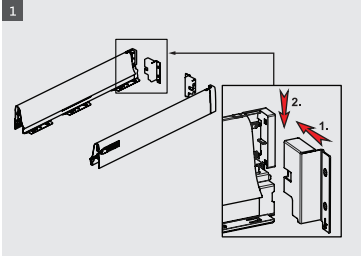

Due to the synchronization system used in SMART BOX drawers, the drawers will move smoothly and insilence.

Safe Locking Mechanism and Adjustment Options

A locking mechanism in a drawer is required to improve safety of drawer systems. With the help of this new generation locking mechanism in SMART BOX, along with the aesthetical look and easy utilization design can now be created with high level of safety. SMART BOX upgraded adjustment mechanism, with high tolerance level, was designed in consideration of both, user's and producer's convenience. It offers easy and accurate installation during specially designed furniture production.

samer

samer

samer

- ▶ Improved soft closing system guarantees smooth running
- ▶ Dynamic load capacity: 40 and 65 kg
- ▶ ± 2 mm vertical and $\pm 1,5$ mm horizontal adjustment.
- ▶ Finish: White, Grey and Black
- ▶ 68, 116, 180 mm casing height
- ▶ Wooden backboard thickness options: 16 mm and 18 mm
- ▶ Drawer Length for 40 kg: 270/300/350/400/450/500/550/600/650 mm
- ▶ Drawer Length for 65 kg: 450/500/550/600/650 mm
- ▶ Smart-Click: Tool free assembly and removal of front panel.
- ▶ Smart-Fit: Simple and tool free assembly, as well as removal of drawer.
- ▶ The improved stability guarantees a long product durability.

MAIN PACKAGE COMPONENTS

CABINET DIMENSIONS

*KIG: Cabinet Internal Width

WOODEN BACKBOARD APPLICATION

METAL BACKBOARD APPLICATION

DRAWER FRONT STABILIZER

SCREW LOCATION FOR THE SLIDES

Load Capacity 40 kg	Smart Box Wholesale package		
	NOMINAL SIZE	CODE	PACKING
	270 mm	12714021*	4 Set/Box
	300 mm	12714022*	4 Set/Box
	350 mm	12714023*	4 Set/Box
	400 mm	12714024*	4 Set/Box
	450 mm	12714025*	4 Set/Box
	500 mm	12714026*	4 Set/Box
	550 mm	12714027*	4 Set/Box
	600 mm	12714028*	4 Set/Box
	650 mm	12714029*	4 Set/Box