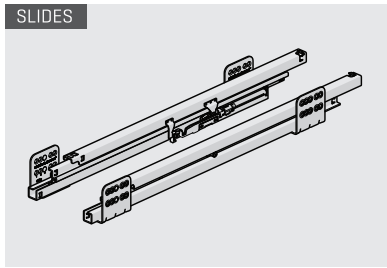

Due to the synchronization system used in SMART BOX drawers, the drawers will move smoothly and insilence.

Safe Locking Mechanism and Adjustment Options

A locking mechanism in a drawer is required to improve safety of drawer systems. With the help of this new generation locking mechanism in SMART BOX, along with the aesthetical look and easy utilization design can now be created with high level of safety. SMART BOX upgraded adjustment mechanism, with high tolerance level, was designed in consideration of both, user's and producer's convenience. It offers easy and accurate installation during specially designed furniture production.

samer

samer

samer

- ▶ Improved soft closing system guarantees smooth running
- ▶ Dynamic load capacity: 40 and 65 kg
- ▶ ± 2 mm vertical and $\pm 1,5$ mm horizontal adjustment.
- ▶ Finish: White, Grey and Black
- ▶ 68, 116, 180 mm casing height
- ▶ Wooden backboard thickness options: 16 mm and 18 mm
- ▶ Drawer Length for 40 kg: 270/300/350/400/450/500/550/600/650 mm
- ▶ Drawer Length for 65 kg: 450/500/550/600/650 mm
- ▶ Smart-Click: Tool free assembly and removal of front panel.
- ▶ Smart-Fit: Simple and tool free assembly, as well as removal of drawer.
- ▶ The improved stability guarantees a long product durability.

MAIN PACKAGE COMPONENTS

CABINET DIMENSIONS

*KIG: Cabinet Internal Width

WOODEN BACKBOARD APPLICATION

METAL BACKBOARD APPLICATION

DRAWER FRONT STABILIZER

SCREW LOCATION FOR THE SLIDES

Load Capacity 40 kg	Smart Box Wholesale package		
	NOMINAL SIZE	CODE	PACKING
	270 mm	12714021*	4 Set/Box
	300 mm	12714022*	4 Set/Box
	350 mm	12714023*	4 Set/Box
	400 mm	12714024*	4 Set/Box
	450 mm	12714025*	4 Set/Box
	500 mm	12714026*	4 Set/Box
	550 mm	12714027*	4 Set/Box
	600 mm	12714028*	4 Set/Box
	650 mm	12714029*	4 Set/Box