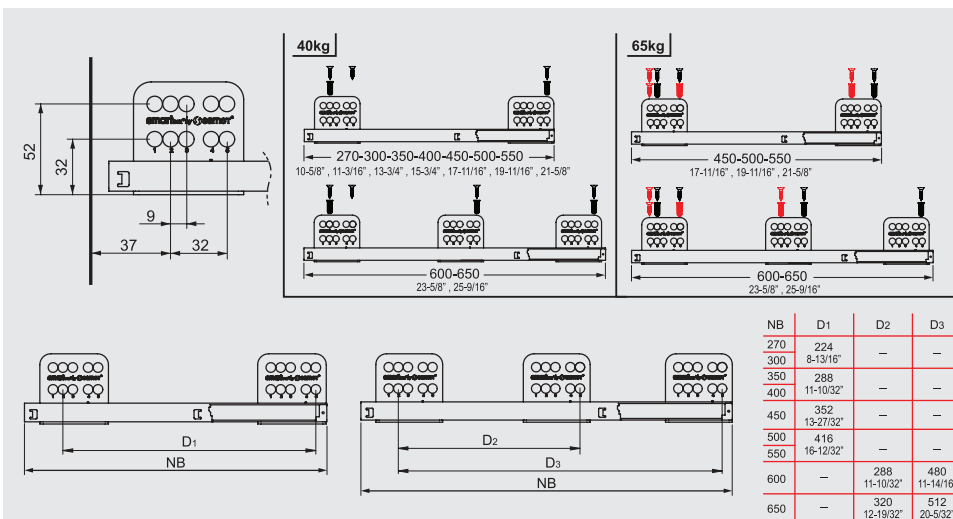

samer

samer

samer

- ▶ Improved soft closing system guarantees smooth running
- ▶ Dynamic load capacity: 40 and 65 kg
- ▶ ± 2 mm vertical and $\pm 1,5$ mm horizontal adjustment.
- ▶ Finish: White, Grey and Black
- ▶ 68, 116, 180 mm casing height
- ▶ Wooden backboard thickness options: 16 mm and 18 mm
- ▶ Drawer Length for 40 kg: 270/300/350/400/450/500/550/600/650 mm
- ▶ Drawer Length for 65 kg: 450/500/550/600/650 mm
- ▶ Smart-Click: Tool free assembly and removal of front panel.
- ▶ Smart-Fit: Simple and tool free assembly, as well as removal of drawer.
- ▶ The improved stability guarantees a long product durability.

MAIN PACKAGE COMPONENTS

CABINET DIMENSIONS

*KIG: Cabinet Internal Width

WOODEN BACKBOARD APPLICATION

METAL BACKBOARD APPLICATION

DRAWER FRONT STABILIZER

SCREW LOCATION FOR THE SLIDES

Load Capacity 40 kg	Smart Box Wholesale package		
	NOMINAL SIZE	CODE	PACKING
	270 mm	12714021*	4 Set/Box
	300 mm	12714022*	4 Set/Box
	350 mm	12714023*	4 Set/Box
	400 mm	12714024*	4 Set/Box
	450 mm	12714025*	4 Set/Box
	500 mm	12714026*	4 Set/Box
	550 mm	12714027*	4 Set/Box
	600 mm	12714028*	4 Set/Box
	650 mm	12714029*	4 Set/Box

Wholesale package

- Smart Box Slide Right-Left
- Smart Box Side Right-Left
- Front Connection Panel 2 Pieces
- 3,5x18 mm chipboard screw 4 pieces
- Decorative Covers 2 Pieces

Backpanel holders are not included in wholesale package.
Please order backpanel holders (2) separately.