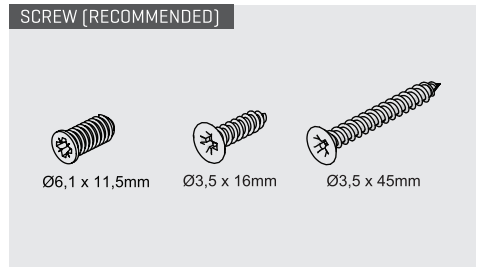

samer

samer

samer

- ▶ Improved soft closing system guarantees smooth running
- ▶ Dynamic load capacity: 40 and 65 kg
- ▶ ± 2 mm vertical and $\pm 1,5$ mm horizontal adjustment.
- ▶ Finish: White, Grey and Black
- ▶ 68, 116, 180 mm casing height
- ▶ Wooden backboard thickness options: 16 mm and 18 mm
- ▶ Drawer Length for 40 kg: 270/300/350/400/450/500/550/600/650 mm
- ▶ Drawer Length for 65 kg: 450/500/550/600/650 mm
- ▶ Smart-Click: Tool free assembly and removal of front panel.
- ▶ Smart-Fit: Simple and tool free assembly, as well as removal of drawer.
- ▶ The improved stability guarantees a long product durability.

MAIN PACKAGE COMPONENTS

CABINET DIMENSIONS

*KIG: Cabinet Internal Width

WOODEN BACKBOARD APPLICATION

METAL BACKBOARD APPLICATION

DRAWER FRONT STABILIZER

SCREW LOCATION FOR THE SLIDES

Load Capacity 40 kg	Smart Box Wholesale package		
	NOMINAL SIZE	CODE	PACKING
	270 mm	12714021*	4 Set/Box
	300 mm	12714022*	4 Set/Box
	350 mm	12714023*	4 Set/Box
	400 mm	12714024*	4 Set/Box
	450 mm	12714025*	4 Set/Box
	500 mm	12714026*	4 Set/Box
	550 mm	12714027*	4 Set/Box
	600 mm	12714028*	4 Set/Box
	650 mm	12714029*	4 Set/Box