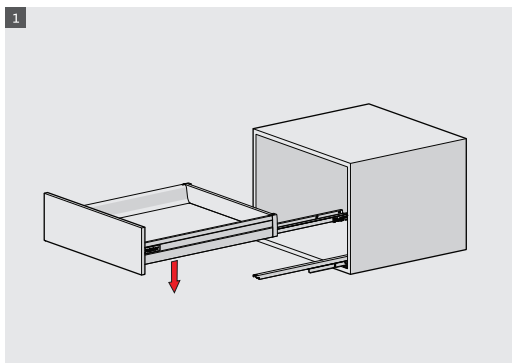

Due to the synchronization system used in SMART BOX drawers, the drawers will move smoothly and insilence.

Safe Locking Mechanism and Adjustment Options

A locking mechanism in a drawer is required to improve safety of drawer systems. With the help of this new generation locking mechanism in SMART BOX, along with the aesthetical look and easy utilization design can now be created with high level of safety. SMART BOX upgraded adjustment mechanism, with high tolerance level, was designed in consideration of both, user's and producer's convenience. It offers easy and accurate installation during specially designed furniture production.

samer

samer

samer

- ▶ Improved soft closing system guarantees smooth running
- ▶ Dynamic load capacity: 40 and 65 kg
- ▶ ± 2 mm vertical and $\pm 1,5$ mm horizontal adjustment.
- ▶ Finish: White, Grey and Black
- ▶ 68, 116, 180 mm casing height
- ▶ Wooden backboard thickness options: 16 mm and 18 mm
- ▶ Drawer Length for 40 kg: 270/300/350/400/450/500/550/600/650 mm
- ▶ Drawer Length for 65 kg: 450/500/550/600/650 mm
- ▶ Smart-Click: Tool free assembly and removal of front panel.
- ▶ Smart-Fit: Simple and tool free assembly, as well as removal of drawer.
- ▶ The improved stability guarantees a long product durability.

MAIN PACKAGE COMPONENTS

CABINET DIMENSIONS

*KIG: Cabinet Internal Width

WOODEN BACKBOARD APPLICATION

METAL BACKBOARD APPLICATION

DRAWER FRONT STABILIZER

SCREW LOCATION FOR THE SLIDES

Load Capacity 40 kg	Smart Box Wholesale package		
	NOMINAL SIZE	CODE	PACKING
	270 mm	12714021*	4 Set/Box
	300 mm	12714022*	4 Set/Box
	350 mm	12714023*	4 Set/Box
	400 mm	12714024*	4 Set/Box
	450 mm	12714025*	4 Set/Box
	500 mm	12714026*	4 Set/Box
	550 mm	12714027*	4 Set/Box
	600 mm	12714028*	4 Set/Box
	650 mm	12714029*	4 Set/Box