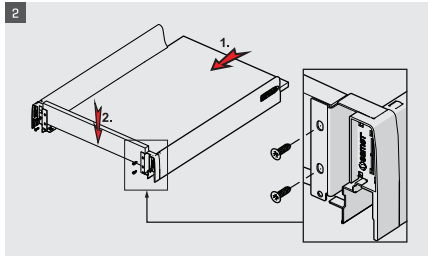

Due to the synchronization system used in SMART BOX drawers, the drawers will move smoothly and insilence.

Safe Locking Mechanism and Adjustment Options

A locking mechanism in a drawer is required to improve safety of drawer systems. With the help of this new generation locking mechanism in SMART BOX, along with the aesthetical look and easy utilization design can now be created with high level of safety. SMART BOX upgraded adjustment mechanism, with high tolerance level, was designed in consideration of both, user's and producer's convenience. It offers easy and accurate installation during specially designed furniture production.

samer

samer

samer

- ▶ Improved soft closing system guarantees smooth running
- ▶ Dynamic load capacity: 40 and 65 kg
- ▶ ± 2 mm vertical and $\pm 1,5$ mm horizontal adjustment.
- ▶ Finish: White, Grey and Black
- ▶ 68, 116, 180 mm casing height
- ▶ Wooden backboard thickness options: 16 mm and 18 mm
- ▶ Drawer Length for 40 kg: 270/300/350/400/450/500/550/600/650 mm
- ▶ Drawer Length for 65 kg: 450/500/550/600/650 mm
- ▶ Smart-Click: Tool free assembly and removal of front panel.
- ▶ Smart-Fit: Simple and tool free assembly, as well as removal of drawer.
- ▶ The improved stability guarantees a long product durability.