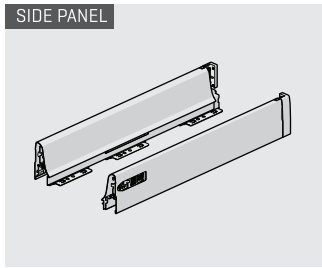

Due to the synchronization system used in SMART BOX drawers, the drawers will move smoothly and insilence.

Safe Locking Mechanism and Adjustment Options

A locking mechanism in a drawer is required to improve safety of drawer systems. With the help of this new generation locking mechanism in SMART BOX, along with the aesthetical look and easy utilization design can now be created with high level of safety. SMART BOX upgraded adjustment mechanism, with high tolerance level, was designed in consideration of both, user's and producer's convenience. It offers easy and accurate installation during specially designed furniture production.

samer

samer

samer

- ▶ Improved soft closing system guarantees smooth running
- ▶ Dynamic load capacity: 40 and 65 kg
- ▶ ± 2 mm vertical and $\pm 1,5$ mm horizontal adjustment.
- ▶ Finish: White, Grey and Black
- ▶ 68, 116, 180 mm casing height
- ▶ Wooden backboard thickness options: 16 mm and 18 mm
- ▶ Drawer Length for 40 kg: 270/300/350/400/450/500/550/600/650 mm
- ▶ Drawer Length for 65 kg: 450/500/550/600/650 mm
- ▶ Smart-Click: Tool free assembly and removal of front panel.
- ▶ Smart-Fit: Simple and tool free assembly, as well as removal of drawer.
- ▶ The improved stability guarantees a long product durability.

MAIN PACKAGE COMPONENTS

CABINET DIMENSIONS

*KIG: Cabinet Internal Width

WOODEN BACKBOARD APPLICATION

METAL BACKBOARD APPLICATION

DRAWER FRONT STABILIZER

SCREW LOCATION FOR THE SLIDES

Load Capacity 40 kg	Smart Box Wholesale package		
	NOMINAL SIZE	CODE	PACKING
	270 mm	12714021*	4 Set/Box
	300 mm	12714022*	4 Set/Box
	350 mm	12714023*	4 Set/Box
	400 mm	12714024*	4 Set/Box
	450 mm	12714025*	4 Set/Box
	500 mm	12714026*	4 Set/Box
	550 mm	12714027*	4 Set/Box
	600 mm	12714028*	4 Set/Box
	650 mm	12714029*	4 Set/Box