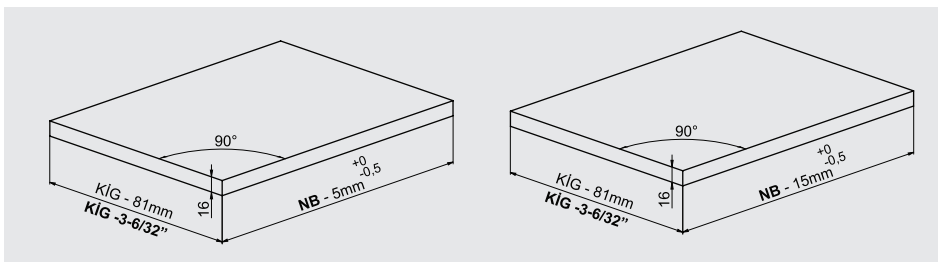

samer

samer

samer

- ▶ Improved soft closing system guarantees smooth running
- ▶ Dynamic load capacity: 40 and 65 kg
- ▶ ± 2 mm vertical and $\pm 1,5$ mm horizontal adjustment.
- ▶ Finish: White, Grey and Black
- ▶ 68, 116, 180 mm casing height
- ▶ Wooden backboard thickness options: 16 mm and 18 mm
- ▶ Drawer Length for 40 kg: 270/300/350/400/450/500/550/600/650 mm
- ▶ Drawer Length for 65 kg: 450/500/550/600/650 mm
- ▶ Smart-Click: Tool free assembly and removal of front panel.
- ▶ Smart-Fit: Simple and tool free assembly, as well as removal of drawer.
- ▶ The improved stability guarantees a long product durability.

MAIN PACKAGE COMPONENTS

CABINET DIMENSIONS

*KIG: Cabinet Internal Width

WOODEN BACKBOARD APPLICATION

METAL BACKBOARD APPLICATION

DRAWER FRONT STABILIZER

SCREW LOCATION FOR THE SLIDES

Load Capacity 40 kg	Smart Box Wholesale package		
	NOMINAL SIZE	CODE	PACKING
	270 mm	12714021*	4 Set/Box
	300 mm	12714022*	4 Set/Box
	350 mm	12714023*	4 Set/Box
	400 mm	12714024*	4 Set/Box
	450 mm	12714025*	4 Set/Box
	500 mm	12714026*	4 Set/Box
	550 mm	12714027*	4 Set/Box
	600 mm	12714028*	4 Set/Box
	650 mm	12714029*	4 Set/Box

Load Capacity 65 kg	Wholesale package		
	NOMINAL SIZE	CODE	PACKING
	450 mm	12714225*	4 Set/Box
	500 mm	12714226*	4 Set/Box
	550 mm	12714227*	4 Set/Box
	600 mm	12714228*	4 Set/Box
	650 mm	12714229*	4 Set/Box