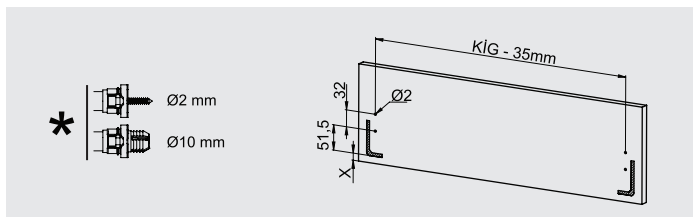

samer

samer

samer

- ▶ Improved soft closing system guarantees smooth running
- ▶ Dynamic load capacity: 40 and 65 kg
- ▶ ± 2 mm vertical and $\pm 1,5$ mm horizontal adjustment.
- ▶ Finish: White, Grey and Black
- ▶ 68, 116, 180 mm casing height
- ▶ Wooden backboard thickness options: 16 mm and 18 mm
- ▶ Drawer Length for 40 kg: 270/300/350/400/450/500/550/600/650 mm
- ▶ Drawer Length for 65 kg: 450/500/550/600/650 mm
- ▶ Smart-Click: Tool free assembly and removal of front panel.
- ▶ Smart-Fit: Simple and tool free assembly, as well as removal of drawer.
- ▶ The improved stability guarantees a long product durability.

MAIN PACKAGE COMPONENTS

CABINET DIMENSIONS

*KIG: Cabinet Internal Width

WOODEN BACKBOARD APPLICATION

METAL BACKBOARD APPLICATION

DRAWER FRONT STABILIZER

SCREW LOCATION FOR THE SLIDES

Load Capacity 40 kg	Smart Box Wholesale package		
	NOMINAL SIZE	CODE	PACKING
	270 mm	12714021*	4 Set/Box
	300 mm	12714022*	4 Set/Box
	350 mm	12714023*	4 Set/Box
	400 mm	12714024*	4 Set/Box
	450 mm	12714025*	4 Set/Box
	500 mm	12714026*	4 Set/Box
	550 mm	12714027*	4 Set/Box
	600 mm	12714028*	4 Set/Box
	650 mm	12714029*	4 Set/Box