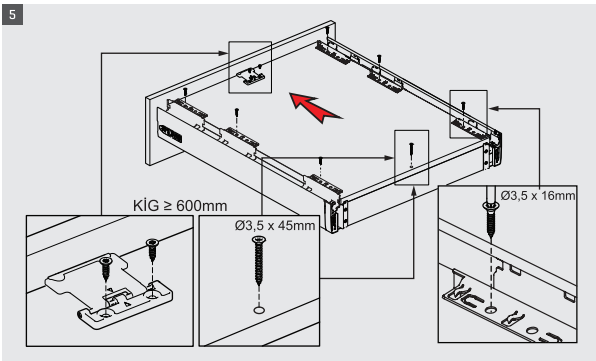

Due to the synchronization system used in SMART BOX drawers, the drawers will move smoothly and insilence.

Safe Locking Mechanism and Adjustment Options

A locking mechanism in a drawer is required to improve safety of drawer systems. With the help of this new generation locking mechanism in SMART BOX, along with the aesthetical look and easy utilization design can now be created with high level of safety. SMART BOX upgraded adjustment mechanism, with high tolerance level, was designed in consideration of both, user's and producer's convenience. It offers easy and accurate installation during specially designed furniture production.

samer

samer

samer

- ▶ Improved soft closing system guarantees smooth running
- ▶ Dynamic load capacity: 40 and 65 kg
- ▶ ± 2 mm vertical and $\pm 1,5$ mm horizontal adjustment.
- ▶ Finish: White, Grey and Black
- ▶ 68, 116, 180 mm casing height
- ▶ Wooden backboard thickness options: 16 mm and 18 mm
- ▶ Drawer Length for 40 kg: 270/300/350/400/450/500/550/600/650 mm
- ▶ Drawer Length for 65 kg: 450/500/550/600/650 mm
- ▶ Smart-Click: Tool free assembly and removal of front panel.
- ▶ Smart-Fit: Simple and tool free assembly, as well as removal of drawer.
- ▶ The improved stability guarantees a long product durability.

MAIN PACKAGE COMPONENTS

CABINET DIMENSIONS

*KIG: Cabinet Internal Width

WOODEN BACKBOARD APPLICATION

METAL BACKBOARD APPLICATION

DRAWER FRONT STABILIZER

SCREW LOCATION FOR THE SLIDES

Load Capacity 40 kg	Smart Box Wholesale package		
	NOMINAL SIZE	CODE	PACKING
	270 mm	12714021*	4 Set/Box
	300 mm	12714022*	4 Set/Box
	350 mm	12714023*	4 Set/Box
	400 mm	12714024*	4 Set/Box
	450 mm	12714025*	4 Set/Box
	500 mm	12714026*	4 Set/Box
	550 mm	12714027*	4 Set/Box
	600 mm	12714028*	4 Set/Box
	650 mm	12714029*	4 Set/Box