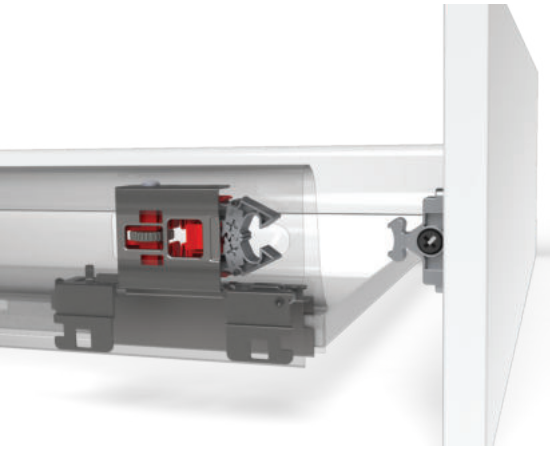

smart box

Drawer Systems

 samet

samet

Smooth and Silent Movement

The state-of-the-art technology used in SMART BOX Drawer Systems adds elegance to opening and closing drawer features. Perfection of its technology ensures silent and smooth motion.

Due to the synchronization system used in SMART BOX drawers, the drawers will move smoothly and insilence.

Safe Locking Mechanism and Adjustment Options

A locking mechanism in a drawer is required to improve safety of drawer systems. With the help of this new generation locking mechanism in SMART BOX, along with the aesthetical look and easy utilization design can now be created with high level of safety. SMART BOX upgraded adjustment mechanism, with high tolerance level, was designed in consideration of both, user's and producer's convenience. It offers easy and accurate installation during specially designed furniture production.

samer

samer

samer

- ▶ Improved soft closing system guarantees smooth running
- ▶ Dynamic load capacity: 40 and 65 kg
- ▶ ± 2 mm vertical and $\pm 1,5$ mm horizontal adjustment.
- ▶ Finish: White, Grey and Black
- ▶ 68, 116, 180 mm casing height
- ▶ Wooden backboard thickness options: 16 mm and 18 mm
- ▶ Drawer Length for 40 kg: 270/300/350/400/450/500/550/600/650 mm
- ▶ Drawer Length for 65 kg: 450/500/550/600/650 mm
- ▶ Smart-Click: Tool free assembly and removal of front panel.
- ▶ Smart-Fit: Simple and tool free assembly, as well as removal of drawer.
- ▶ The improved stability guarantees a long product durability.