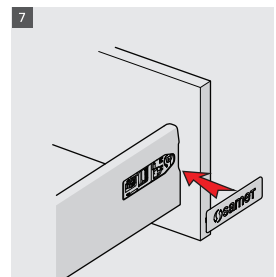

Due to the synchronization system used in SMART BOX drawers, the drawers will move smoothly and insilence.

Safe Locking Mechanism and Adjustment Options

A locking mechanism in a drawer is required to improve safety of drawer systems. With the help of this new generation locking mechanism in SMART BOX, along with the aesthetical look and easy utilization design can now be created with high level of safety. SMART BOX upgraded adjustment mechanism, with high tolerance level, was designed in consideration of both, user's and producer's convenience. It offers easy and accurate installation during specially designed furniture production.

samer

samer

samer

- ▶ Improved soft closing system guarantees smooth running
- ▶ Dynamic load capacity: 40 and 65 kg
- ▶ ± 2 mm vertical and $\pm 1,5$ mm horizontal adjustment.
- ▶ Finish: White, Grey and Black
- ▶ 68, 116, 180 mm casing height
- ▶ Wooden backboard thickness options: 16 mm and 18 mm
- ▶ Drawer Length for 40 kg: 270/300/350/400/450/500/550/600/650 mm
- ▶ Drawer Length for 65 kg: 450/500/550/600/650 mm
- ▶ Smart-Click: Tool free assembly and removal of front panel.
- ▶ Smart-Fit: Simple and tool free assembly, as well as removal of drawer.
- ▶ The improved stability guarantees a long product durability.