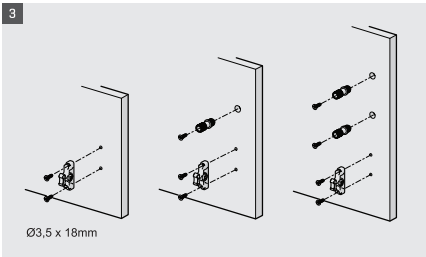

Due to the synchronization system used in SMART BOX drawers, the drawers will move smoothly and insilence.

Safe Locking Mechanism and Adjustment Options

A locking mechanism in a drawer is required to improve safety of drawer systems. With the help of this new generation locking mechanism in SMART BOX, along with the aesthetical look and easy utilization design can now be created with high level of safety. SMART BOX upgraded adjustment mechanism, with high tolerance level, was designed in consideration of both, user's and producer's convenience. It offers easy and accurate installation during specially designed furniture production.

samer

samer

samer

- ▶ Improved soft closing system guarantees smooth running
- ▶ Dynamic load capacity: 40 and 65 kg
- ▶ ± 2 mm vertical and $\pm 1,5$ mm horizontal adjustment.
- ▶ Finish: White, Grey and Black
- ▶ 68, 116, 180 mm casing height
- ▶ Wooden backboard thickness options: 16 mm and 18 mm
- ▶ Drawer Length for 40 kg: 270/300/350/400/450/500/550/600/650 mm
- ▶ Drawer Length for 65 kg: 450/500/550/600/650 mm
- ▶ Smart-Click: Tool free assembly and removal of front panel.
- ▶ Smart-Fit: Simple and tool free assembly, as well as removal of drawer.
- ▶ The improved stability guarantees a long product durability.

MAIN PACKAGE COMPONENTS

CABINET DIMENSIONS

*KIG: Cabinet Internal Width

WOODEN BACKBOARD APPLICATION

METAL BACKBOARD APPLICATION

DRAWER FRONT STABILIZER

SCREW LOCATION FOR THE SLIDES

Load Capacity 40 kg	Smart Box Wholesale package		
	NOMINAL SIZE	CODE	PACKING
	270 mm	12714021*	4 Set/Box
	300 mm	12714022*	4 Set/Box
	350 mm	12714023*	4 Set/Box
	400 mm	12714024*	4 Set/Box
	450 mm	12714025*	4 Set/Box
	500 mm	12714026*	4 Set/Box
	550 mm	12714027*	4 Set/Box
	600 mm	12714028*	4 Set/Box
	650 mm	12714029*	4 Set/Box