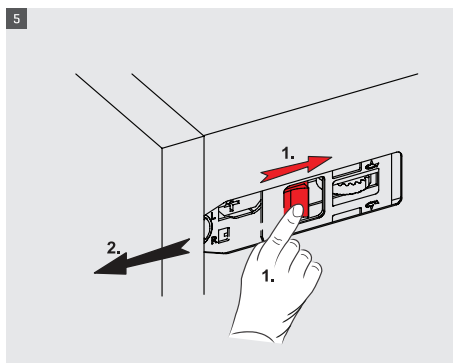

Due to the synchronization system used in SMART BOX drawers, the drawers will move smoothly and insilence.

Safe Locking Mechanism and Adjustment Options

A locking mechanism in a drawer is required to improve safety of drawer systems. With the help of this new generation locking mechanism in SMART BOX, along with the aesthetical look and easy utilization design can now be created with high level of safety. SMART BOX upgraded adjustment mechanism, with high tolerance level, was designed in consideration of both, user's and producer's convenience. It offers easy and accurate installation during specially designed furniture production.

samer

samer

samer

- ▶ Improved soft closing system guarantees smooth running
- ▶ Dynamic load capacity: 40 and 65 kg
- ▶ ± 2 mm vertical and $\pm 1,5$ mm horizontal adjustment.
- ▶ Finish: White, Grey and Black
- ▶ 68, 116, 180 mm casing height
- ▶ Wooden backboard thickness options: 16 mm and 18 mm
- ▶ Drawer Length for 40 kg: 270/300/350/400/450/500/550/600/650 mm
- ▶ Drawer Length for 65 kg: 450/500/550/600/650 mm
- ▶ Smart-Click: Tool free assembly and removal of front panel.
- ▶ Smart-Fit: Simple and tool free assembly, as well as removal of drawer.
- ▶ The improved stability guarantees a long product durability.