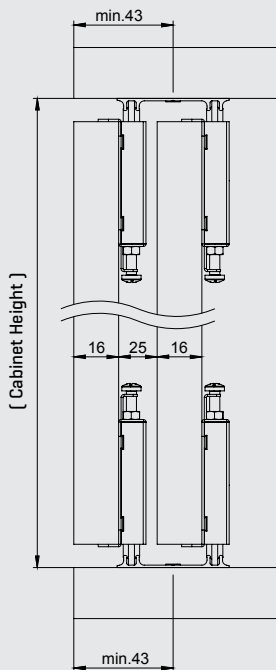

75 kg Alu. Single Female Rail
128018471250
128018471300

Flat Series Alu.Double Female
Rail +Cover
1280184011250
1280184011300

It can not be used with 22 mm door thickness.

75 kg Adjustable Tween Sliding Door Mechanism

Lower / Upper Rails

DESCRIPTION	CODE	LENGTH	PACKAGE
60, 75, 80 kg Aluminium Single Female Lower Rail	1280184411250	2,5 mt / Length	24 Pcs/Box
60, 75, 80 kg Aluminium Single Female Lower Rail	1280184411300	3 mt / Length	24 Pcs/Box
75 kg Alu.Lux Female Double Rail	1280184421250	2,5 mt / Length	12 Pcs/Box
75 kg Alu.Lux Female Double Rail	1280184421300	3 mt / Length	12 Pcs/Box
75 kg Alu.Eco Female Double Rail	1280184821250	2,5 mt / Length	12 Pcs/Box
75 kg Alu.Eco Female Double Rail	1280184821300	3 mt / Length	12 Pcs/Box
75 kg Aluminium Single Female Lower Rail	128018471250	2,5 mt / Length	48 Pcs/Box
75 kg Aluminium Single Female Lower Rail	128018471300	3 mt / Length	48 Pcs/Box
Flat Series Alu.Double Female Rail+Cover	1280184011250	2,5 mt / Length	12 Pcs/Box
Flat Series Alu.Double Female Rail+Cover	1280184011300	3 mt / Length	12 Pcs/Box

A mm	22 mm	1 mm	4 mm	1 mm	1,5 mm	1,5 mm
	Convex Y Handle	Handle with Groove	Concave Handle	Flat U Handle	Side Stick with Groove	Flat Side Stick
Handle Models						

NOTE: DIMENSIONS SHOWN IN BRACKETS ARE VALID FOR "18 mm" AND "22 mm" DOOR THICKNESSES.