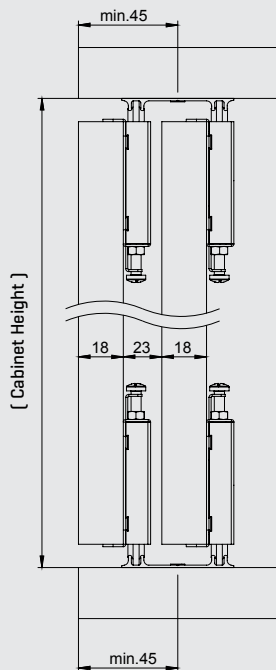

75 kg Alu. Single Female Rail
128018471250
128018471300

Flat Series Alu.Double Female
Rail +Cover
1280184011250
1280184011300

It can not be used with 22 mm door thickness.

75 kg Adjustable Tween Sliding Door Mechanism

Lower / Upper Rails

DESCRIPTION	CODE	LENGTH	PACKAGE
60, 75, 80 kg Aluminium Single Female Lower Rail	1280184411250	2,5 mt / Length	24 Pcs/Box
60, 75, 80 kg Aluminium Single Female Lower Rail	1280184411300	3 mt / Length	24 Pcs/Box
75 kg Alu.Lux Female Double Rail	1280184421250	2,5 mt / Length	12 Pcs/Box
75 kg Alu.Lux Female Double Rail	1280184421300	3 mt / Length	12 Pcs/Box
75 kg Alu.Eco Female Double Rail	1280184821250	2,5 mt / Length	12 Pcs/Box
75 kg Alu.Eco Female Double Rail	1280184821300	3 mt / Length	12 Pcs/Box
75 kg Aluminium Single Female Lower Rail	128018471250	2,5 mt / Length	48 Pcs/Box
75 kg Aluminium Single Female Lower Rail	128018471300	3 mt / Length	48 Pcs/Box
Flat Series Alu.Double Female Rail+Cover	1280184011250	2,5 mt / Length	12 Pcs/Box
Flat Series Alu.Double Female Rail+Cover	1280184011300	3 mt / Length	12 Pcs/Box

A mm	22 mm	1 mm	4 mm	1 mm	1,5 mm	1,5 mm
	Convex Y Handle	Handle with Groove	Concave Handle	Flat U Handle	Side Stick with Groove	Flat Side Stick
Handle Models						

NOTE: DIMENSIONS SHOWN IN BRACKETS ARE VALID FOR "18 mm" AND "22 mm" DOOR THICKNESSES.