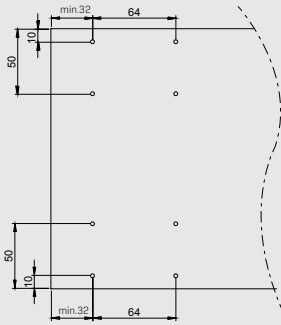

75 kg Alu. Single Female Rail
128018471250
128018471300

Flat Series Alu.Double Female
Rail +Cover
1280184011250
1280184011300

It can not be used with 22 mm door thickness.

75 kg Adjustable Tween Sliding Door Mechanism

Lower / Upper Rails

DESCRIPTION	CODE	LENGTH	PACKAGE
60, 75, 80 kg Aluminium Single Female Lower Rail	1280184411250	2,5 mt / Length	24 Pcs/Box
60, 75, 80 kg Aluminium Single Female Lower Rail	1280184411300	3 mt / Length	24 Pcs/Box
75 kg Alu.Lux Female Double Rail	1280184421250	2,5 mt / Length	12 Pcs/Box
75 kg Alu.Lux Female Double Rail	1280184421300	3 mt / Length	12 Pcs/Box
75 kg Alu.Eco Female Double Rail	1280184821250	2,5 mt / Length	12 Pcs/Box
75 kg Alu.Eco Female Double Rail	1280184821300	3 mt / Length	12 Pcs/Box
75 kg Aluminium Single Female Lower Rail	128018471250	2,5 mt / Length	48 Pcs/Box
75 kg Aluminium Single Female Lower Rail	128018471300	3 mt / Length	48 Pcs/Box
Flat Series Alu.Double Female Rail+Cover	1280184011250	2,5 mt / Length	12 Pcs/Box
Flat Series Alu.Double Female Rail+Cover	1280184011300	3 mt / Length	12 Pcs/Box

A mm	22 mm	1 mm	4 mm	1 mm	1,5 mm	1,5 mm
	Convex Y Handle	Handle with Groove	Concave Handle	Flat U Handle	Side Stick with Groove	Flat Side Stick
Handle Models						

NOTE: DIMENSIONS SHOWN IN BRACKETS ARE VALID FOR "18 mm" AND "22 mm" DOOR THICKNESSES.