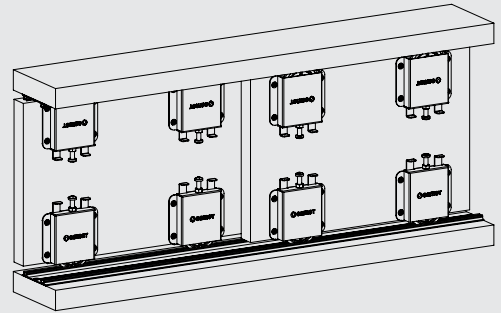

NOTE: DIMENSIONS SHOWN IN BRACKETS ARE VALID FOR "18 mm" AND "22 mm" DOOR THICKNESSES.