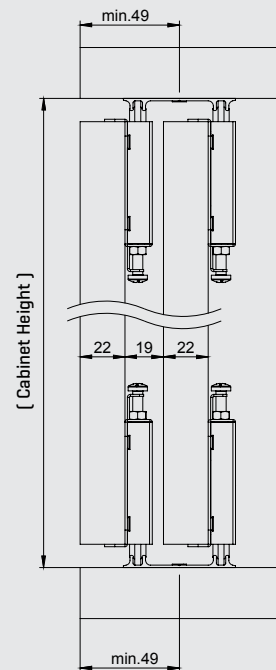

75 kg Alu. Single Female Rail
128018471250
128018471300

Flat Series Alu.Double Female
Rail +Cover
1280184011250
1280184011300

It can not be used with 22 mm door thickness.

75 kg Adjustable Tween Sliding Door Mechanism

Lower / Upper Rails

DESCRIPTION	CODE	LENGTH	PACKAGE
60, 75, 80 kg Aluminium Single Female Lower Rail	1280184411250	2,5 mt / Length	24 Pcs/Box
60, 75, 80 kg Aluminium Single Female Lower Rail	1280184411300	3 mt / Length	24 Pcs/Box
75 kg Alu.Lux Female Double Rail	1280184421250	2,5 mt / Length	12 Pcs/Box
75 kg Alu.Lux Female Double Rail	1280184421300	3 mt / Length	12 Pcs/Box
75 kg Alu.Eco Female Double Rail	1280184821250	2,5 mt / Length	12 Pcs/Box
75 kg Alu.Eco Female Double Rail	1280184821300	3 mt / Length	12 Pcs/Box
75 kg Aluminium Single Female Lower Rail	128018471250	2,5 mt / Length	48 Pcs/Box
75 kg Aluminium Single Female Lower Rail	128018471300	3 mt / Length	48 Pcs/Box
Flat Series Alu.Double Female Rail+Cover	1280184011250	2,5 mt / Length	12 Pcs/Box
Flat Series Alu.Double Female Rail+Cover	1280184011300	3 mt / Length	12 Pcs/Box

A mm	22 mm	1 mm	4 mm	1 mm	1,5 mm	1,5 mm
	Convex Y Handle	Handle with Groove	Concave Handle	Flat U Handle	Side Stick with Groove	Flat Side Stick
Handle Models						

NOTE: DIMENSIONS SHOWN IN BRACKETS ARE VALID FOR "18 mm" AND "22 mm" DOOR THICKNESSES.