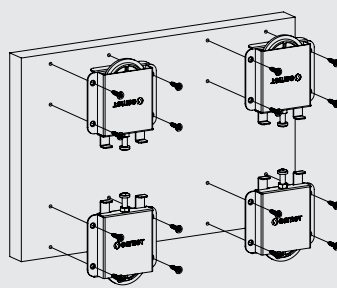

NOTE: DIMENSIONS SHOWN IN BRACKETS ARE VALID FOR "18 mm" AND "22 mm" DOOR THICKNESSES.