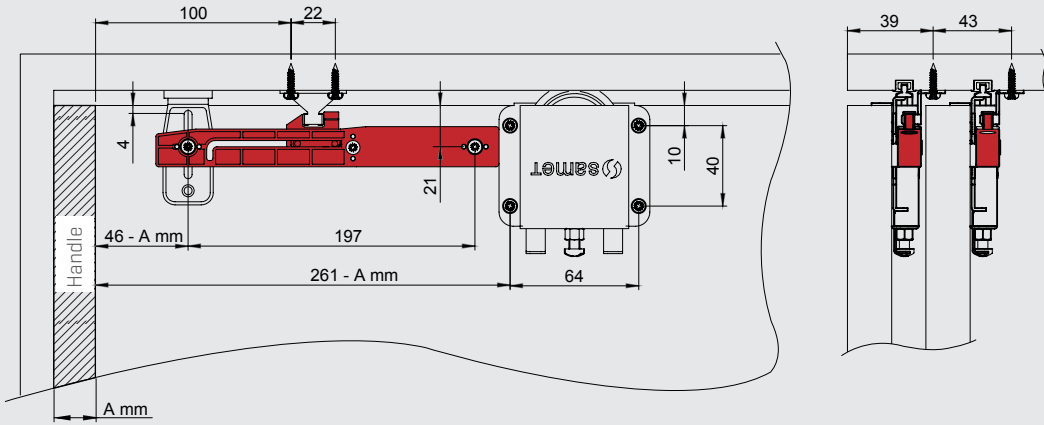

75 kg Alu. Single Female Rail
128018471250
128018471300

Flat Series Alu.Double Female
Rail +Cover
1280184011250
1280184011300

It can not be used with 22 mm door thickness.

75 kg Adjustable Tween Sliding Door Mechanism

DESCRIPTION	CODE	FOR ONE DOOR	PACKAGE
SMT 75 T Adjustable Tween Sliding Door Mechanism Mekanizması	12800975T	1 Set	1 Door Set/Cartron-96 Door Set/Box
75 kg Soft-Close Mechanism	1280109	1 Set	1 Set/Cartron-48 Set/Box

Lower / Upper Rails

DESCRIPTION	CODE	LENGTH	PACKAGE
60, 75, 80 kg Aluminium Single Female Lower Rail	1280184411250	2,5 mt / Length	24 Pcs/Box
60, 75, 80 kg Aluminium Single Female Lower Rail	1280184411300	3 mt / Length	24 Pcs/Box
75 kg Alu.Lux Female Double Rail	1280184421250	2,5 mt / Length	12 Pcs/Box
75 kg Alu.Lux Female Double Rail	1280184421300	3 mt / Length	12 Pcs/Box
75 kg Alu.Eco Female Double Rail	1280184821250	2,5 mt / Length	12 Pcs/Box
75 kg Alu.Eco Female Double Rail	1280184821300	3 mt / Length	12 Pcs/Box
75 kg Aluminium Single Female Lower Rail	128018471250	2,5 mt / Length	48 Pcs/Box
75 kg Aluminium Single Female Lower Rail	128018471300	3 mt / Length	48 Pcs/Box
Flat Series Alu.Double Female Rail+Cover	1280184011250	2,5 mt / Length	12 Pcs/Box
Flat Series Alu.Double Female Rail+Cover	1280184011300	3 mt / Length	12 Pcs/Box

A mm	22 mm	1 mm	4 mm	1 mm	1,5 mm	1,5 mm
	Convex Y Handle	Handle with Groove	Concave Handle	Flat U Handle	Side Stick with Groove	Flat Side Stick
Handle Models						

NOTE: DIMENSIONS SHOWN IN BRACKETS ARE VALID FOR "18 mm" AND "22 mm" DOOR THICKNESSES.