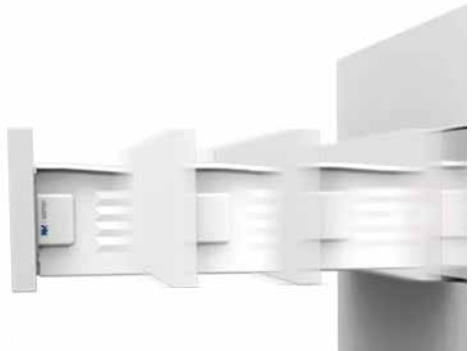

sam box

2021.03

KNAPE & VOGT

POWERED BY **samet**

SAM BOX Drawer Systems meets comfort and quality expectations with its excellent motion capability, quick and safe installation and durability at maximum level. Sambox drawers with esthetical steel appearance, which meet end users' requirements and provide easy mounting to furniture producers, are designed in different sizes and color options.

Smooth and silent operation

SAMET SAM BOX drawers, with silent running wheel system and high painting quality, provides smooth and silent opening-closing operation. Perfect design of SAM BOX Drawer Systems and state-of-the-art technology optional Soft Close mechanism allow end user to utilize the drawer w and enjoy at the same time style and functionality of living space furniture.

Adjustment Feature

SAM BOX upgraded adjustment mechanism, with high tolerance level, was designed in consideration of both, user's and producer's convenience. It offers easy and accurate installation during specially designed furniture production. A locking mechanism in a drawer is required to improve safety of drawer systems. With the help of this locking mechanism in SAM BOX, high level of safety is provided.

- Esthetic steel appearance
- Automatic closure system at a 70 mm opening length.
- Drawer Length: 250/300/350/400/450/500/550 mm
- Finish: Electrostatic White
- Silent running wheel system
- The improved stability guarantees a long product durability.
- Dynamic load capacity: 25 Kg
- Safety system to avoid derailing
- $\pm 1,5$ mm horizontal and ± 1 mm vertical adjustment opportunity