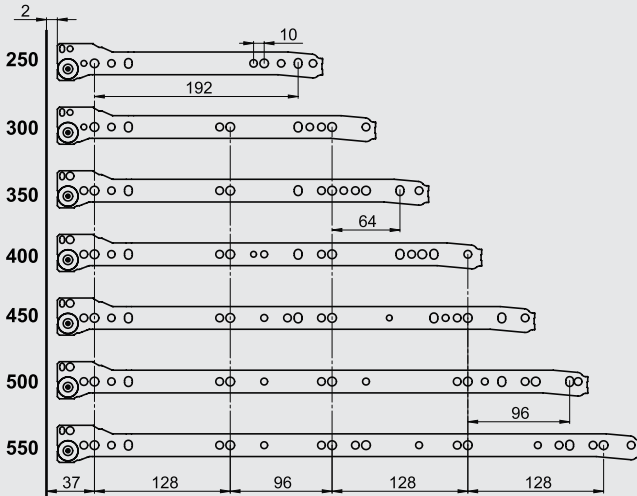

Screw Location for the Slides