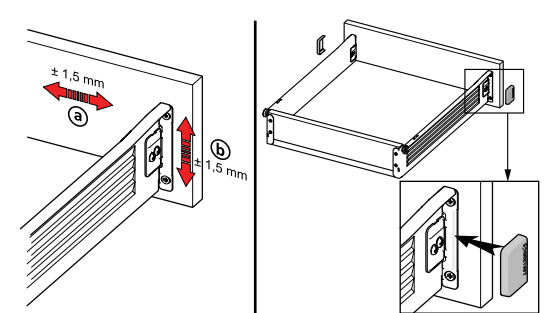

Sambox 86 - 118 - 150