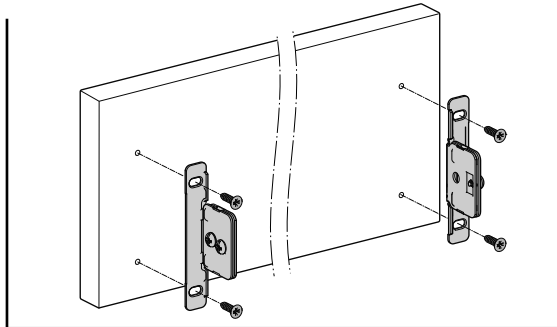

Sambox 86 - 118 - 150