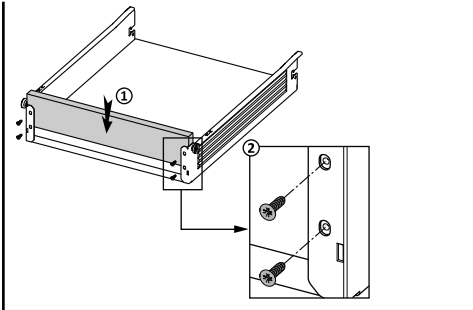

Sambox 86 - 118 - 150