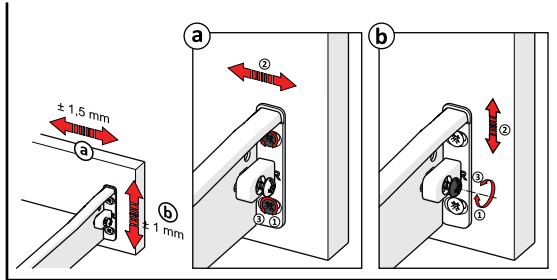

Sambox 54

Sambox 86 - 118 - 150