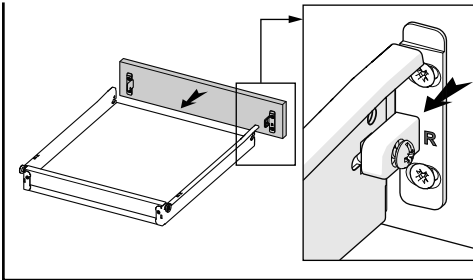

Sambox 54

Sambox 86 - 118 - 150