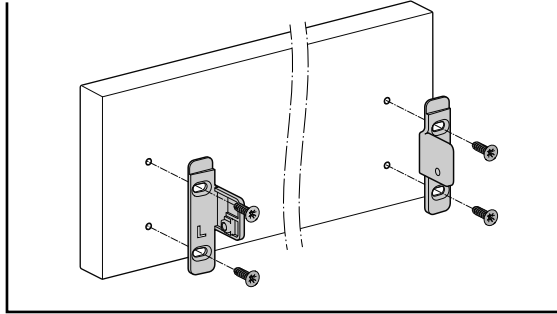

Sambox 54

Sambox 86 - 118 - 150