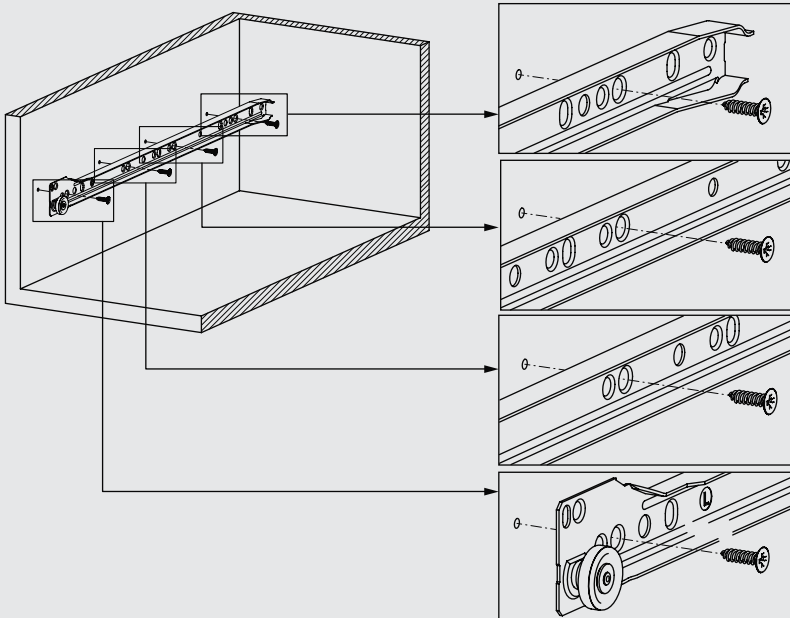

Screw Location for the Slides