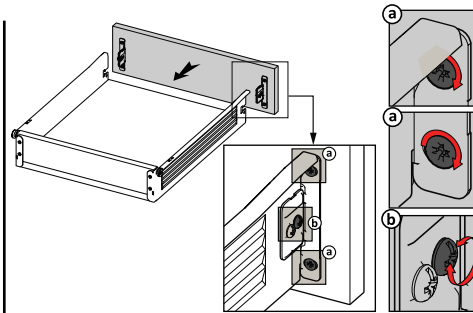

Sambox 86 - 118 - 150