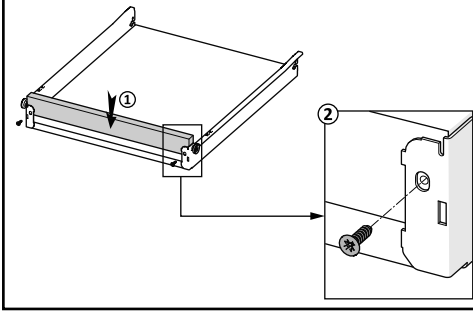

Sambox 54

Sambox 86 - 118 - 150