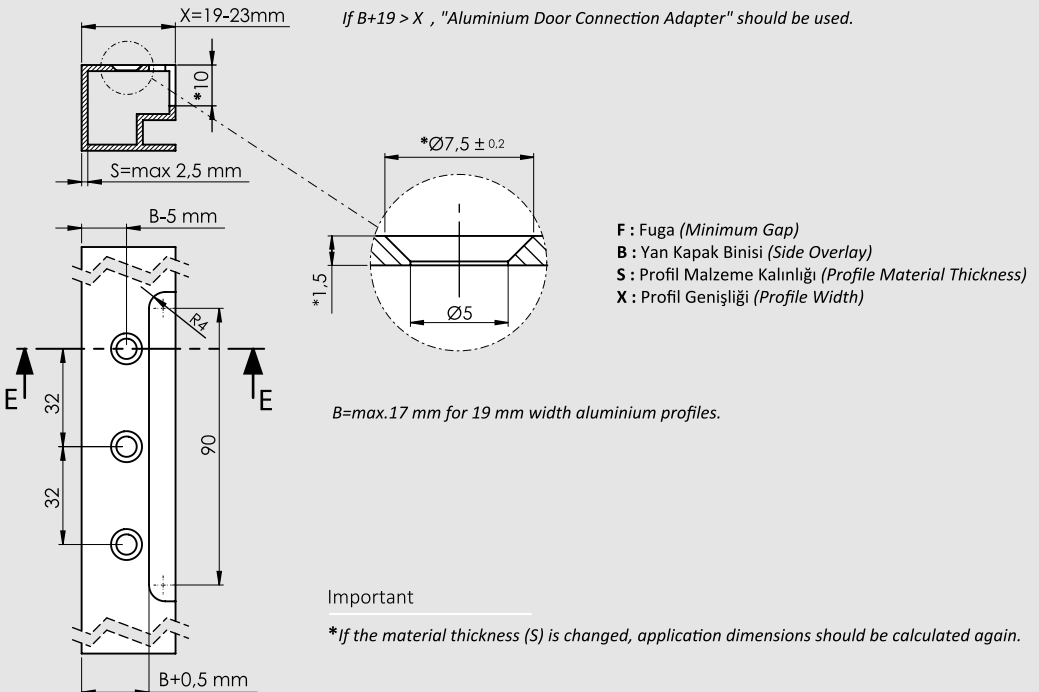

Technical Dimensions

Technical Dimensions

## Parts

M4 Akilli Vida  
Self Tapping  
(DIN 7500M)