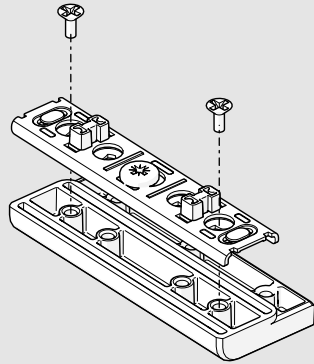

Parts

M4 Akilli Vida
Self Tapping
(DIN 7500M)

Assembly

1

2