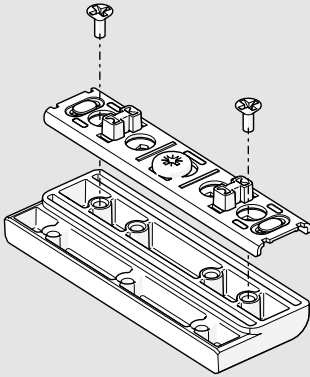

Parts

M4 Akilli Vida
Self Tapping
(DIN 7500M)

Assembly

1

2