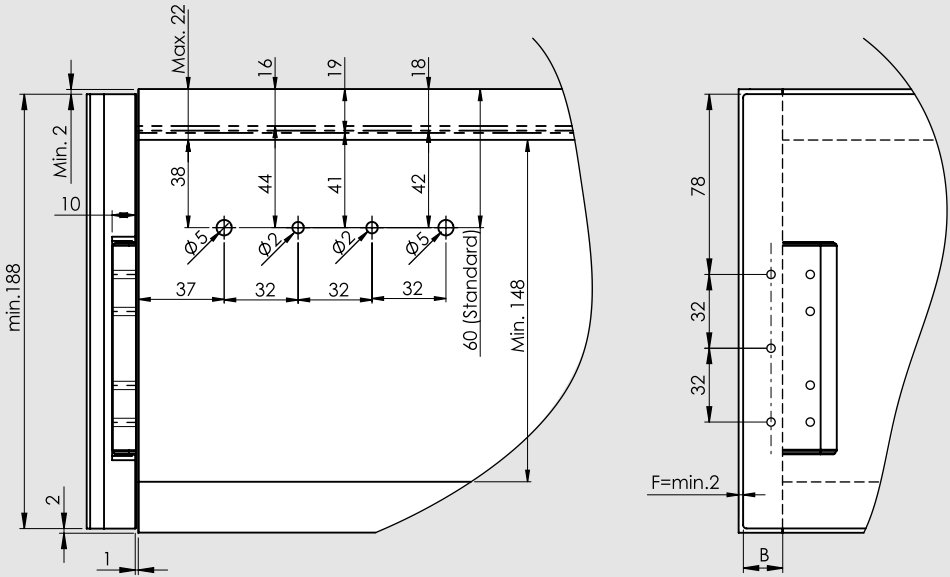

Technical Dimensions

Technical Dimensions

## Parts

M4 Akilli Vida  
Self Tapping  
(DIN 7500M)