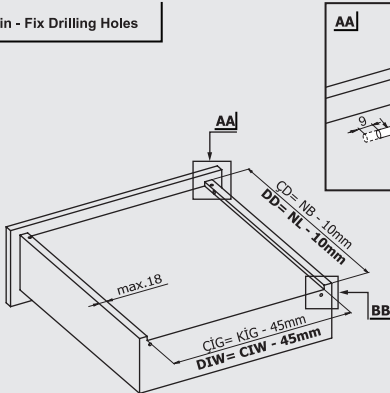

With wide drawer size alternatives within a range of 250 mm to 600 mm, different requirements can be met, which ensures different solutions during furniture production. The possibility to lock as tight as desired ensures safety during drawer utilization.

Drawer and Cabinet Dimensions S-C

Lock - Fix Drilling Holes

Drawer and Cabinet Dimensions P-0

Pin - Fix Drilling Holes

Nominal Length NL (mm)	Drawer Depth a (mm)	Pin b (mm)	Safety Pin c (mm)
250	240	221	201
300	290	271	251
350	340	321	301
400	390	371	351
450	440	421	401
500	490	471	451
550	540	521	501
600	590	571	551

Drawer and Cabinet Dimensions P-0 & S-C

Screw Location for the Slides

Screw the slide from marked holes.

Full Extension Soft Close Lock Fix

Smart Slide Drawer Slide Right-Left		
NOMINAL SIZE	CODE	PACKING
250 mm	127240231	6 Set
300 mm	127240232	6 Set
350 mm	127240233	6 Set
400 mm	127240234	6 Set
450 mm	127240235	6 Set
500 mm	127240236	6 Set
550 mm	127240237	6 Set
600 mm	127240238	6 Set

Full Extension Soft Close Pin Fix

Smart Slide Drawer Slide Right-Left		
NOMINAL SIZE	CODE	PACKING
250 mm	127240241	6 Set
300 mm	127240242	6 Set
350 mm	127240243	6 Set
400 mm	127240244	6 Set
450 mm	127240245	6 Set
500 mm	127240246	6 Set
550 mm	127240247	6 Set
600 mm	127240248	6 Set