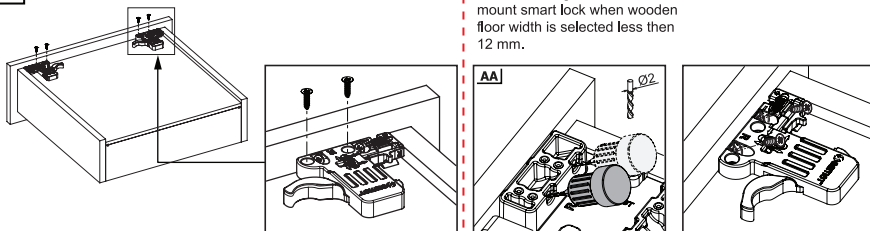

LOCK - FIX ASSEMBLY INSTRUCTIONS

1