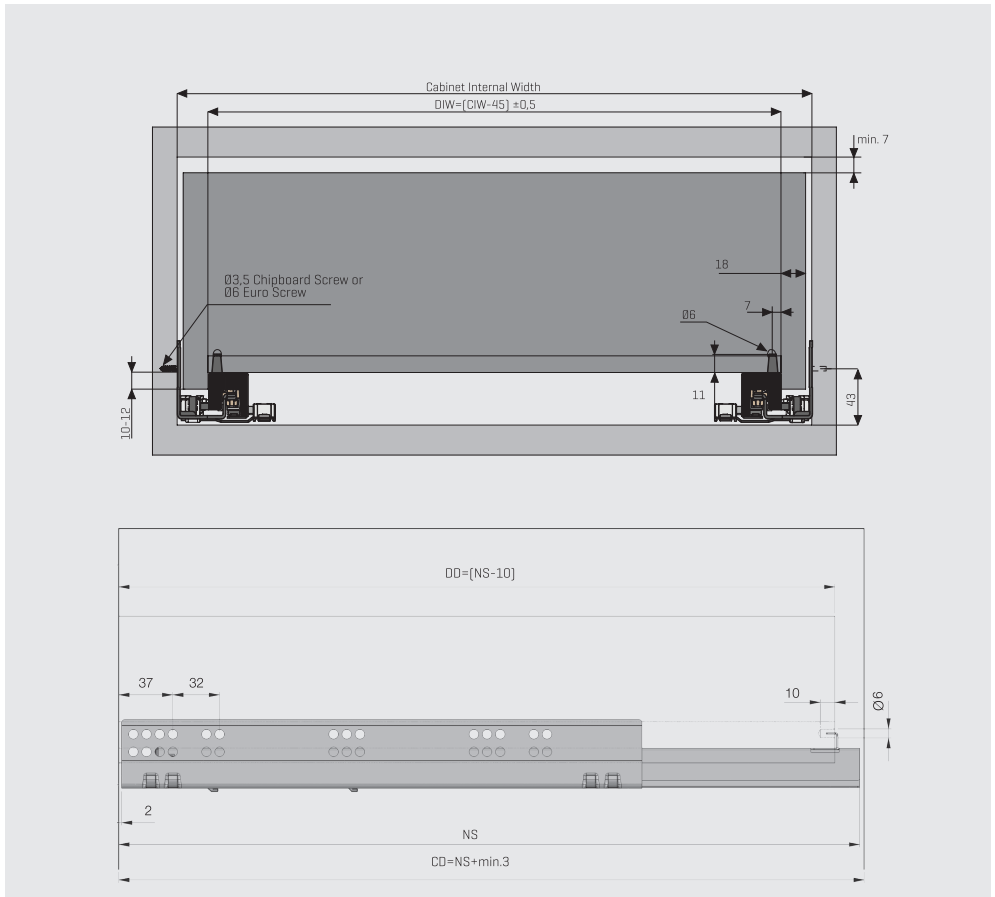

With wide drawer size alternatives within a range of 250 mm to 600 mm, different requirements can be met, which ensures different solutions during furniture production. The possibility to lock as tight as desired ensures safety during drawer utilization.

Drawer and Cabinet Dimensions S-C

Lock - Fix Drilling Holes

Drawer and Cabinet Dimensions P-0

Pin - Fix Drilling Holes

Nominal Length NL (mm)	Drawer Depth a (mm)	Pin b (mm)	Safety Pin c (mm)
250	240	221	201
300	290	271	251
350	340	321	301
400	390	371	351
450	440	421	401
500	490	471	451
550	540	521	501
600	590	571	551

Drawer and Cabinet Dimensions P-0 & S-C

Screw Location for the Slides

Screw the slide from marked holes.

Full Extension Soft Close Lock Fix

Smart Slide Drawer Slide Right-Left		
NOMINAL SIZE	CODE	PACKING
250 mm	127240231	6 Set
300 mm	127240232	6 Set
350 mm	127240233	6 Set
400 mm	127240234	6 Set
450 mm	127240235	6 Set
500 mm	127240236	6 Set
550 mm	127240237	6 Set
600 mm	127240238	6 Set

Full Extension Soft Close Pin Fix

Smart Slide Drawer Slide Right-Left		
NOMINAL SIZE	CODE	PACKING
250 mm	127240241	6 Set
300 mm	127240242	6 Set
350 mm	127240243	6 Set
400 mm	127240244	6 Set
450 mm	127240245	6 Set
500 mm	127240246	6 Set
550 mm	127240247	6 Set
600 mm	127240248	6 Set