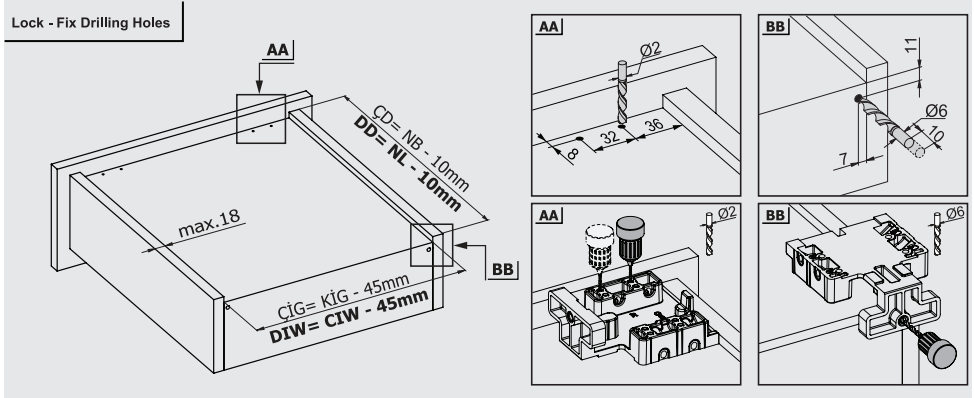

Lock - Fix Drilling Holes