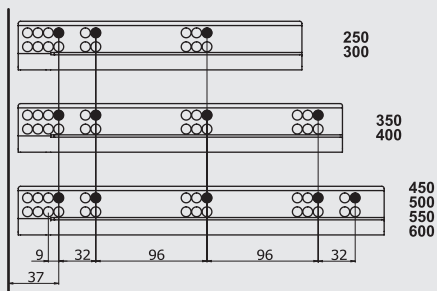

Drawer and Cabinet Dimensions S-C

Lock - Fix Drilling Holes

Drawer and Cabinet Dimensions P-0

Pin - Fix Drilling Holes

Nominal Length NL (mm)	Drawer Depth a (mm)	Pin b (mm)	Safety Pin c (mm)
250	240	221	201
300	290	271	251
350	340	321	301
400	390	371	351
450	440	421	401
500	490	471	451
550	540	521	501
600	590	571	551

Drawer and Cabinet Dimensions P-0 & S-C

Screw Location for the Slides

Screw the slide from marked holes.

Full Extension Soft Close Lock Fix

Smart Slide Drawer Slide Right-Left		
NOMINAL SIZE	CODE	PACKING
250 mm	127240231	6 Set
300 mm	127240232	6 Set
350 mm	127240233	6 Set
400 mm	127240234	6 Set
450 mm	127240235	6 Set
500 mm	127240236	6 Set
550 mm	127240237	6 Set
600 mm	127240238	6 Set