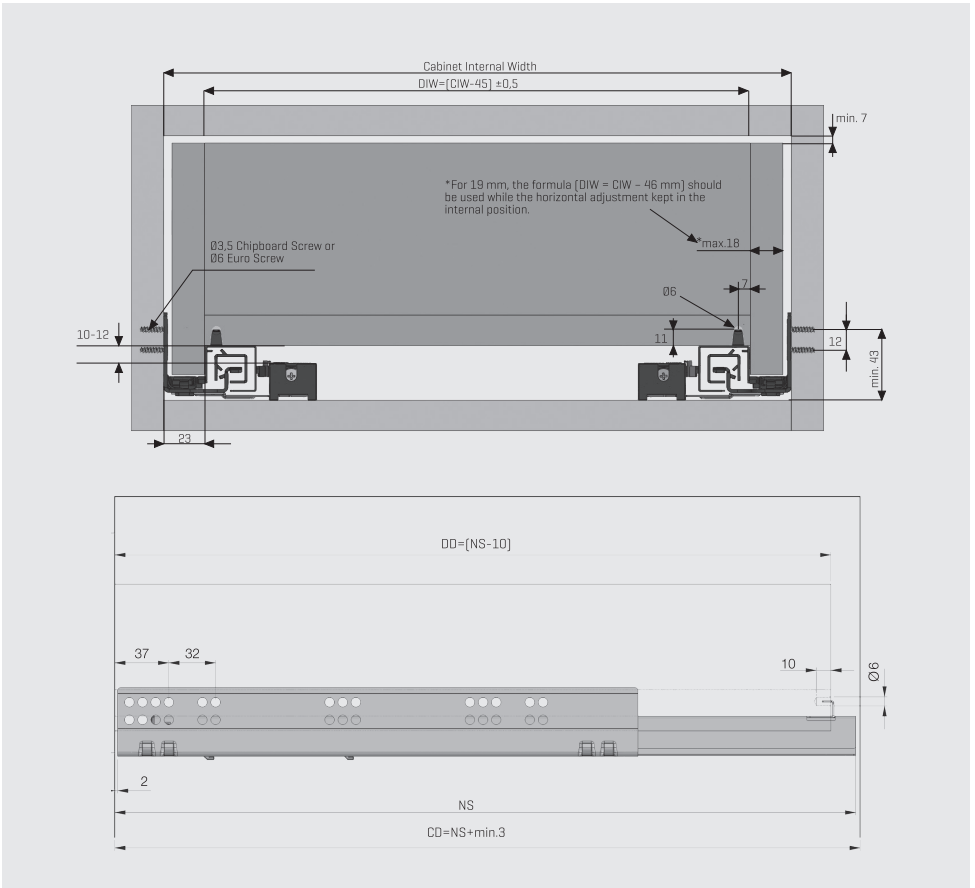

Due to the synchronization system used in Smart Slide drawers, the drawers will move smoothly and quietly.

Lock-Fix and Pin-Fix Mechanism Options

Lock-Fix mechanism was especially designed for the quick and flexible installation process of Smart Slide Drawer Systems. “Pin-Fix System” was particularly developed for industrial furniture producers to ensure ease and safety during installation.

With wide drawer size alternatives within a range of 250 mm to 600 mm, different requirements can be met, which ensures different solutions during furniture production. The possibility to lock as tight as desired ensures safety during drawer utilization.

Drawer and Cabinet Dimensions S-C

Lock - Fix Drilling Holes

Drawer and Cabinet Dimensions P-0

Pin - Fix Drilling Holes

Nominal Length NL (mm)	Drawer Depth a (mm)	Pin b (mm)	Safety Pin c (mm)
250	240	221	201
300	290	271	251
350	340	321	301
400	390	371	351
450	440	421	401
500	490	471	451
550	540	521	501
600	590	571	551

Drawer and Cabinet Dimensions P-0 & S-C

Screw Location for the Slides

Screw the slide from marked holes.

Full Extension Soft Close Lock Fix

Smart Slide Drawer Slide Right-Left		
NOMINAL SIZE	CODE	PACKING
250 mm	127240231	6 Set
300 mm	127240232	6 Set
350 mm	127240233	6 Set
400 mm	127240234	6 Set
450 mm	127240235	6 Set
500 mm	127240236	6 Set
550 mm	127240237	6 Set
600 mm	127240238	6 Set