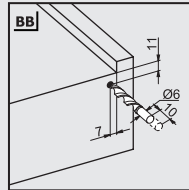

Drawer and Cabinet Dimensions S-C

Lock - Fix Drilling Holes

Drawer and Cabinet Dimensions P-0

Pin - Fix Drilling Holes

Nominal Length NL (mm)	Drawer Depth a (mm)	Pin b (mm)	Safety Pin c (mm)
250	240	221	201
300	290	271	251
350	340	321	301
400	390	371	351
450	440	421	401
500	490	471	451
550	540	521	501
600	590	571	551

Drawer and Cabinet Dimensions P-0 & S-C

Screw Location for the Slides

Screw the slide from marked holes.

Full Extension Soft Close Lock Fix

Smart Slide Drawer Slide Right-Left		
NOMINAL SIZE	CODE	PACKING
250 mm	127240231	6 Set
300 mm	127240232	6 Set
350 mm	127240233	6 Set
400 mm	127240234	6 Set
450 mm	127240235	6 Set
500 mm	127240236	6 Set
550 mm	127240237	6 Set
600 mm	127240238	6 Set

Full Extension Soft Close Pin Fix

Smart Slide Drawer Slide Right-Left		
NOMINAL SIZE	CODE	PACKING
250 mm	127240241	6 Set
300 mm	127240242	6 Set
350 mm	127240243	6 Set
400 mm	127240244	6 Set
450 mm	127240245	6 Set
500 mm	127240246	6 Set
550 mm	127240247	6 Set
600 mm	127240248	6 Set

Full Extension Push Open Lock Fix

Smart Slide Drawer Slide Right-Left		
NOMINAL SIZE	CODE	PACKING
250 mm	127210421	6 Set
300 mm	127210422	6 Set
350 mm	127210423	6 Set
400 mm	127210424	6 Set
450 mm	127210425	6 Set
500 mm	127210426	6 Set
550 mm	127210427	6 Set
600 mm	127210428	6 Set