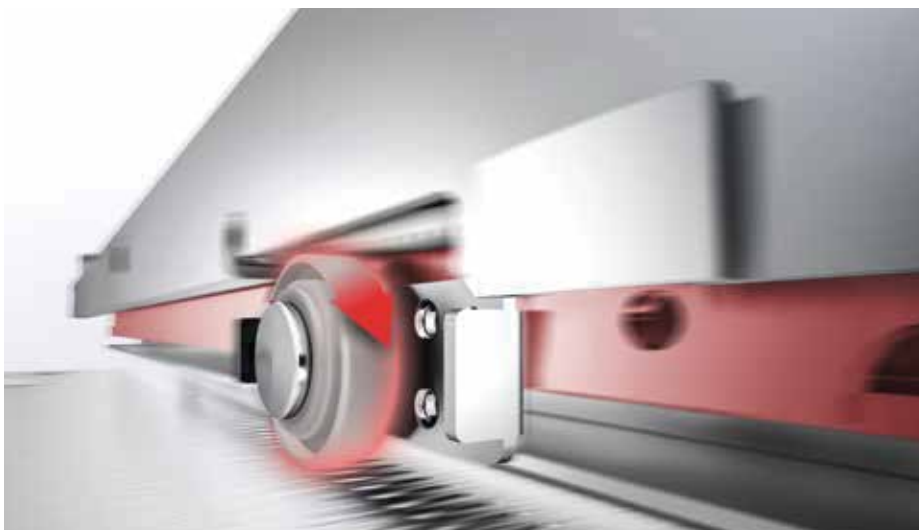

How many different ways could there be to open a Smart Slide drawer ?

Soft - Close Version

Adapting soft close mechanism Smart Slide Drawer Systems, developed with cutting-edge technology, provide drawers with a very smooth opening and closing feature.

Push - Open Version

Smart Slide Drawer Systems "Push Open" function simplifies the use of non-handle drawers with a single touch movement.

Soft-Close Push-Open Version

Now the Smart Slide generation is integrated into the Soft-Close and Push-Open system at the same time. With this feature the drawer is upgraded to a very high quality and sophisticated design for the interior design world.

Smooth and Silent Movement

The state-of-the-art technology used in Smart Slide Drawer Systems adds elegance to opening and closing drawer features. Perfection of its technology ensures silent and smooth motion.

Due to the synchronization system used in Smart Slide drawers, the drawers will move smoothly and quietly.

Lock-Fix and Pin-Fix Mechanism Options

Lock-Fix mechanism was especially designed for the quick and flexible installation process of Smart Slide Drawer Systems. “Pin-Fix System” was particularly developed for industrial furniture producers to ensure ease and safety during installation.