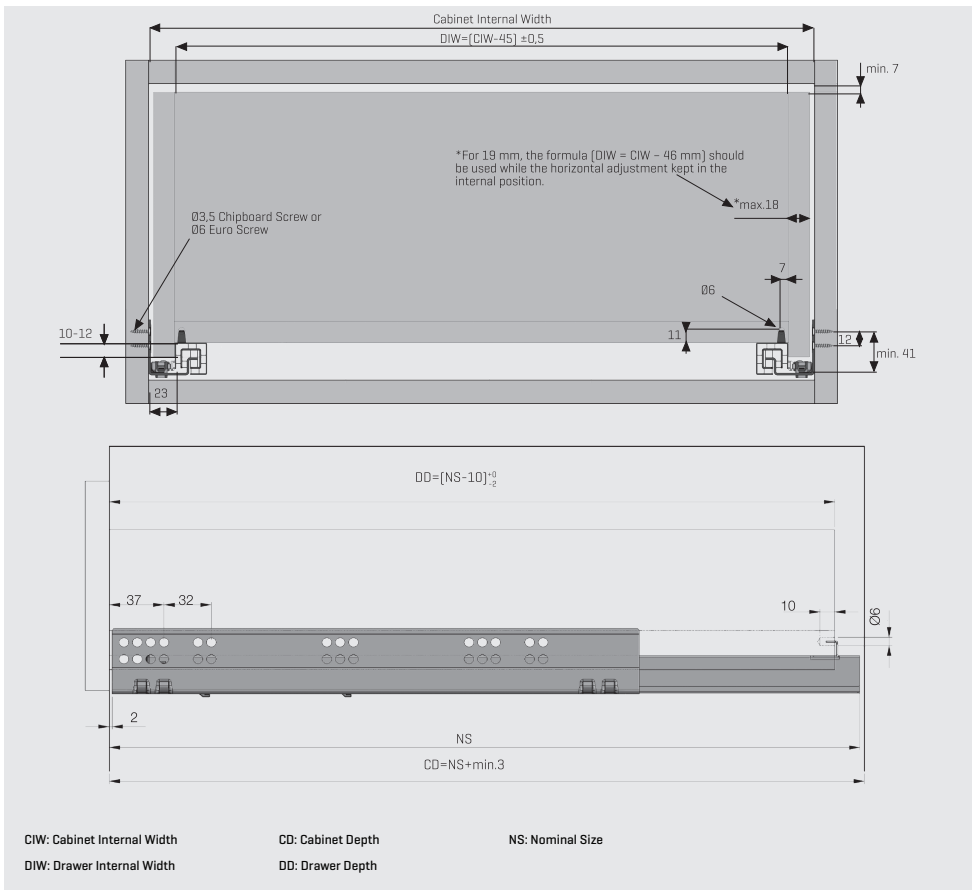

Drawer and Cabinet Dimensions S-C