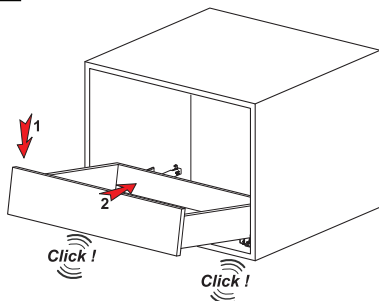

LOCK - FIX ASSEMBLY INSTRUCTIONS

1

2

3

PIN - FIX ASSEMBLY INSTRUCTIONS

1

Important !!!
Make sure keep the safety pin open before the drawer is placed.

2