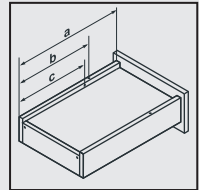

Drawer and Cabinet Dimensions S-C

Lock - Fix Drilling Holes

Drawer and Cabinet Dimensions P-0

Pin - Fix Drilling Holes

Nominal Length NL (mm)	Drawer Depth a (mm)	Pin b (mm)	Safety Pin c (mm)
250	240	221	201
300	290	271	251
350	340	321	301
400	390	371	351
450	440	421	401
500	490	471	451
550	540	521	501
600	590	571	551

Drawer and Cabinet Dimensions P-0 & S-C

Screw Location for the Slides

Screw the slide from marked holes.

Full Extension Soft Close Lock Fix

Smart Slide Drawer Slide Right-Left		
NOMINAL SIZE	CODE	PACKING
250 mm	127240231	6 Set
300 mm	127240232	6 Set
350 mm	127240233	6 Set
400 mm	127240234	6 Set
450 mm	127240235	6 Set
500 mm	127240236	6 Set
550 mm	127240237	6 Set
600 mm	127240238	6 Set

Full Extension Soft Close Pin Fix

Smart Slide Drawer Slide Right-Left		
NOMINAL SIZE	CODE	PACKING
250 mm	127240241	6 Set
300 mm	127240242	6 Set
350 mm	127240243	6 Set
400 mm	127240244	6 Set
450 mm	127240245	6 Set
500 mm	127240246	6 Set
550 mm	127240247	6 Set
600 mm	127240248	6 Set