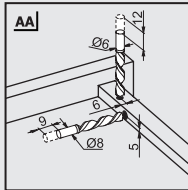

Drawer and Cabinet Dimensions S-C

Lock - Fix Drilling Holes

Drawer and Cabinet Dimensions P-0

Pin - Fix Drilling Holes

Nominal Length NL (mm)	Drawer Depth a (mm)	Pin b (mm)	Safety Pin c (mm)
250	240	221	201
300	290	271	251
350	340	321	301
400	390	371	351
450	440	421	401
500	490	471	451
550	540	521	501
600	590	571	551

Drawer and Cabinet Dimensions P-0 & S-C

Screw Location for the Slides

Screw the slide from marked holes.

Full Extension Soft Close Lock Fix

Smart Slide Drawer Slide Right-Left		
NOMINAL SIZE	CODE	PACKING
250 mm	127240231	6 Set
300 mm	127240232	6 Set
350 mm	127240233	6 Set
400 mm	127240234	6 Set
450 mm	127240235	6 Set
500 mm	127240236	6 Set
550 mm	127240237	6 Set
600 mm	127240238	6 Set

Full Extension Soft Close Pin Fix

Smart Slide Drawer Slide Right-Left		
NOMINAL SIZE	CODE	PACKING
250 mm	127240241	6 Set
300 mm	127240242	6 Set
350 mm	127240243	6 Set
400 mm	127240244	6 Set
450 mm	127240245	6 Set
500 mm	127240246	6 Set
550 mm	127240247	6 Set
600 mm	127240248	6 Set

Full Extension Push Open Lock Fix

Smart Slide Drawer Slide Right-Left		
NOMINAL SIZE	CODE	PACKING
250 mm	127210421	6 Set
300 mm	127210422	6 Set
350 mm	127210423	6 Set
400 mm	127210424	6 Set
450 mm	127210425	6 Set
500 mm	127210426	6 Set
550 mm	127210427	6 Set
600 mm	127210428	6 Set