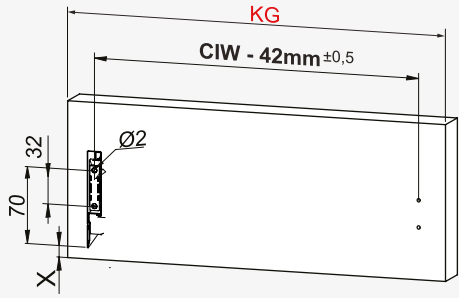

Cabinet Dimensions

Cabinet Internal Width : CIW
 Cabinet Internal Depth : CID
 Drawer Depth : DD
 Drawer Internal Width : DIW
 Nominal Length : NL

Front Panel

Wooden Drawer Floor

Wooden Backboard

Parts