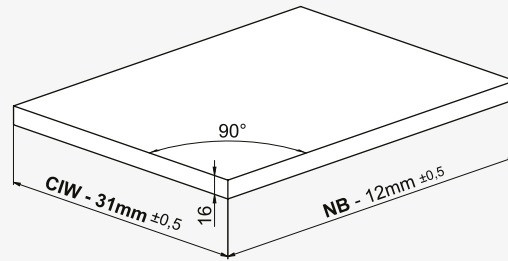

Cabinet Dimensions

Cabinet Internal Width : CIW
 Cabinet Internal Depth : CID
 Drawer Depth : DD
 Drawer Internal Width : DIW
 Nominal Length : NL

Front Panel

Wooden Drawer Floor

Wooden Backboard

Parts