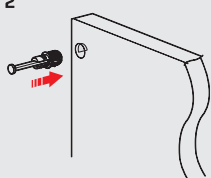

Dimensions

T = S/2 mm
 Ø = Ø8 mm, Ø10 mm

Mounting

1

2

3

4

Knappe & Vogt reserves the right to change product specifications at any time without notice.