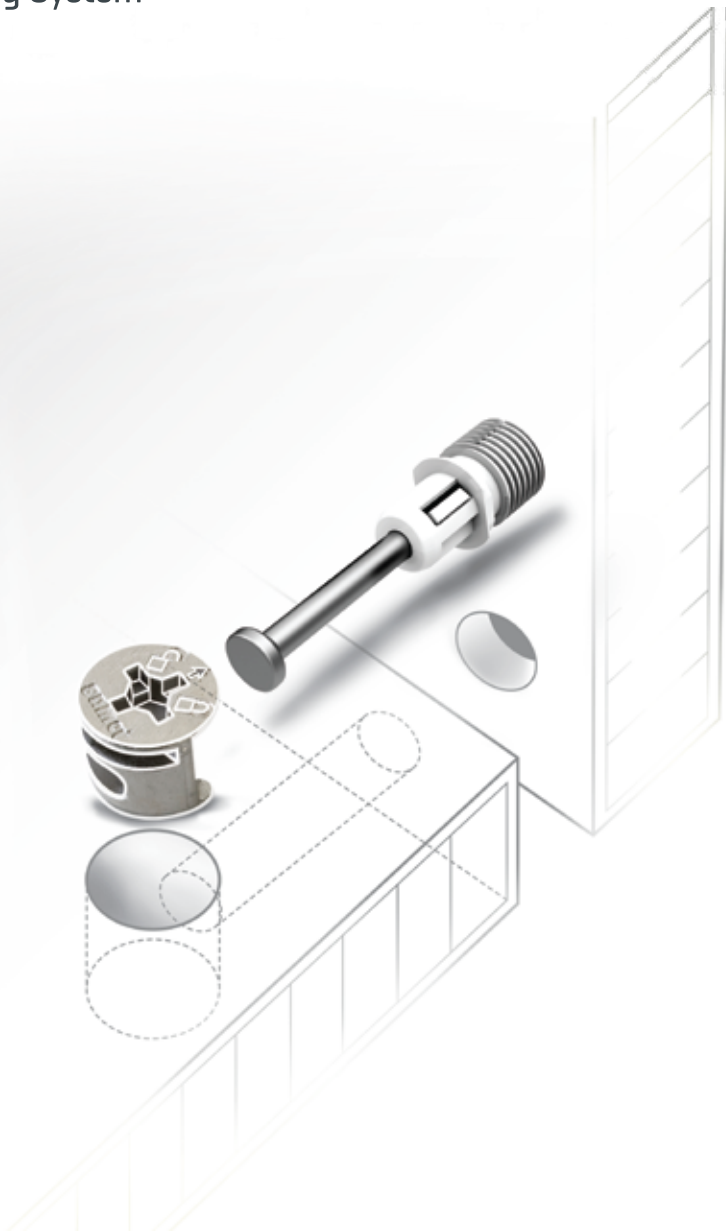

jetfix | samfix^{Cam}

2021.03

Fitting System

KNAPE & VOGT

POWERED BY **samet**

jetfix | samfix^{Cam}

Fitting System

- Stable, fast and super-handly connection.
- Unifying bolt and dowel in one product.
- Expanding dowel Ø10 mm diameter.

KV PRODUCT ITEM	DESCRIPTION	PACKAGE	BOX QUANTITY
KVSFB D 200	JETFIX BOLT EXPANDABLE DOWEL	Wholesale	2.000 pcs
KVSFB C 301 ZN	SAMFIX CAM 15MMx12MM ZN	Wholesale	2.000 pcs
KVSFB C 302 ZN	SAMFIX CAM 15MMx13.2MM ZN	Wholesale	2.000 pcs
KVSFB CC 300 WH	SAMFIX CAM COVER CAP WHITE	Wholesale	2.000 pcs

Dimensions

T = S/2 mm
 Ø = Ø8 mm, Ø10 mm

Mounting

1

2

3

4

Knappe & Vogt reserves the right to change product specifications at any time without notice.