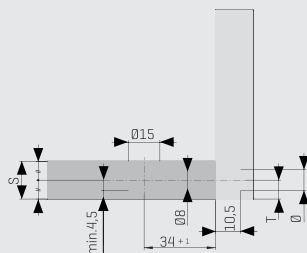

jetfix | samfix^{Cam}

2021.03

Fitting System

KNAPE & VOGT

POWERED BY **samet**

jetfix | samfix^{Cam}

Fitting System

- Stable, fast and super-handly connection.
- Unifying bolt and dowel in one product.
- Expanding dowel Ø10 mm diameter.

KV PRODUCT ITEM	DESCRIPTION	PACKAGE	BOX QUANTITY
KVSFB D 200	JETFIX BOLT EXPANDABLE DOWEL	Wholesale	2.000 pcs
KVSFB C 301 ZN	SAMFIX CAM 15MMx12MM ZN	Wholesale	2.000 pcs
KVSFB C 302 ZN	SAMFIX CAM 15MMx13.2MM ZN	Wholesale	2.000 pcs
KVSFB CC 300 WH	SAMFIX CAM COVER CAP WHITE	Wholesale	2.000 pcs

Dimensions

T = S/2 mm
 Ø = Ø8 mm, Ø10 mm

Mounting

1

2

3

4

Knappe & Vogt reserves the right to change product specifications at any time without notice.